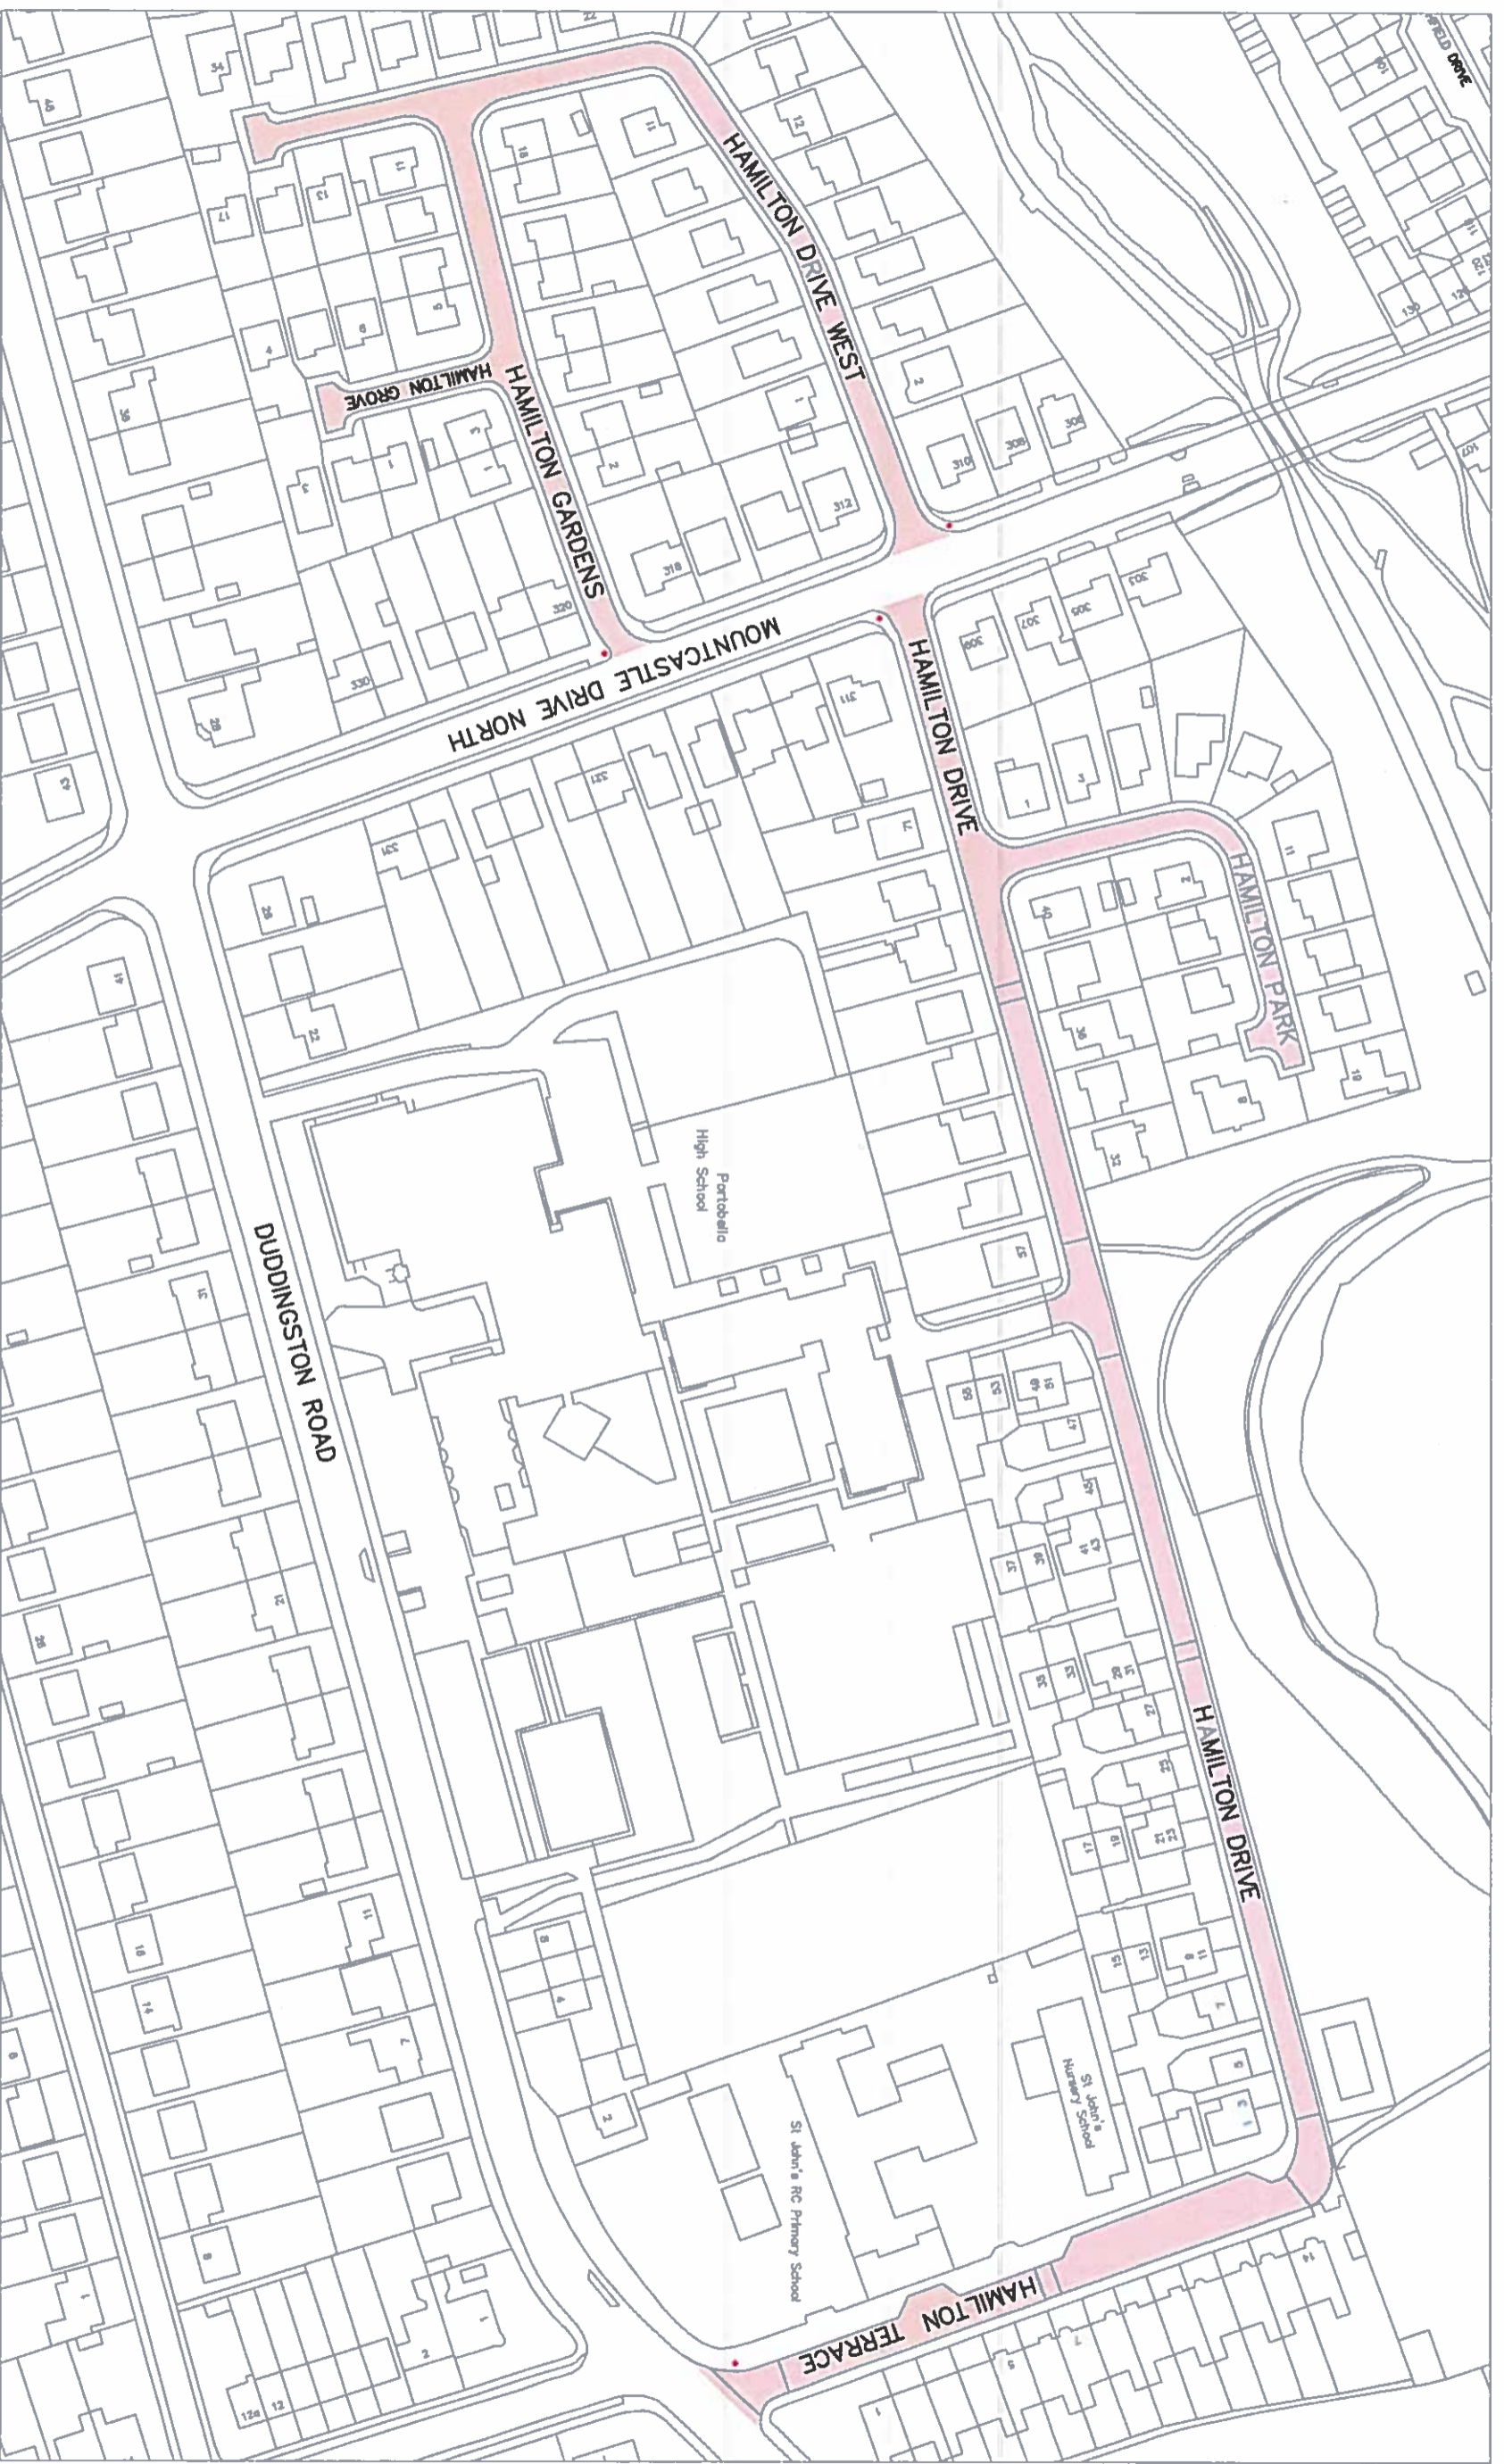

• Sign Location

█ Roads within scheme.

© Crown Copyright. All rights reserved.
100023420 (2013)

EDINBURGH
THE CITY OF EDINBURGH COUNCIL

SERVICES FOR COMMUNITIES
The City of Edinburgh Council
Waverley Court, 4 East Market St
Edinburgh EH8 8BG
Tel. No. 0131 - 200 2000

TRANSPORT
POLICY AND PLANNING
ROAD SAFETY

**Sciennes Primary
School Streets**

Date: Oct 14
Scale: NTS

Drawn by: IP
Checked by:

DRG NO. RS/SCHOOL-STREETS/PHASE1/4

• Sign Location

█ Roads within scheme.

© Crown Copyright. All rights reserved.
100023420 (2013)

**Duddingston and St John RC Primary
School Streets**

Date: Oct 14
Scale: NTS

Drawn by: JP
Checked by:

DRG NO. RS/SCHOOL-STREETS/PHASE 1/1

• Sign Location

▬ Roads within scheme.

© Crown Copyright. All rights reserved
100023420 (2013)