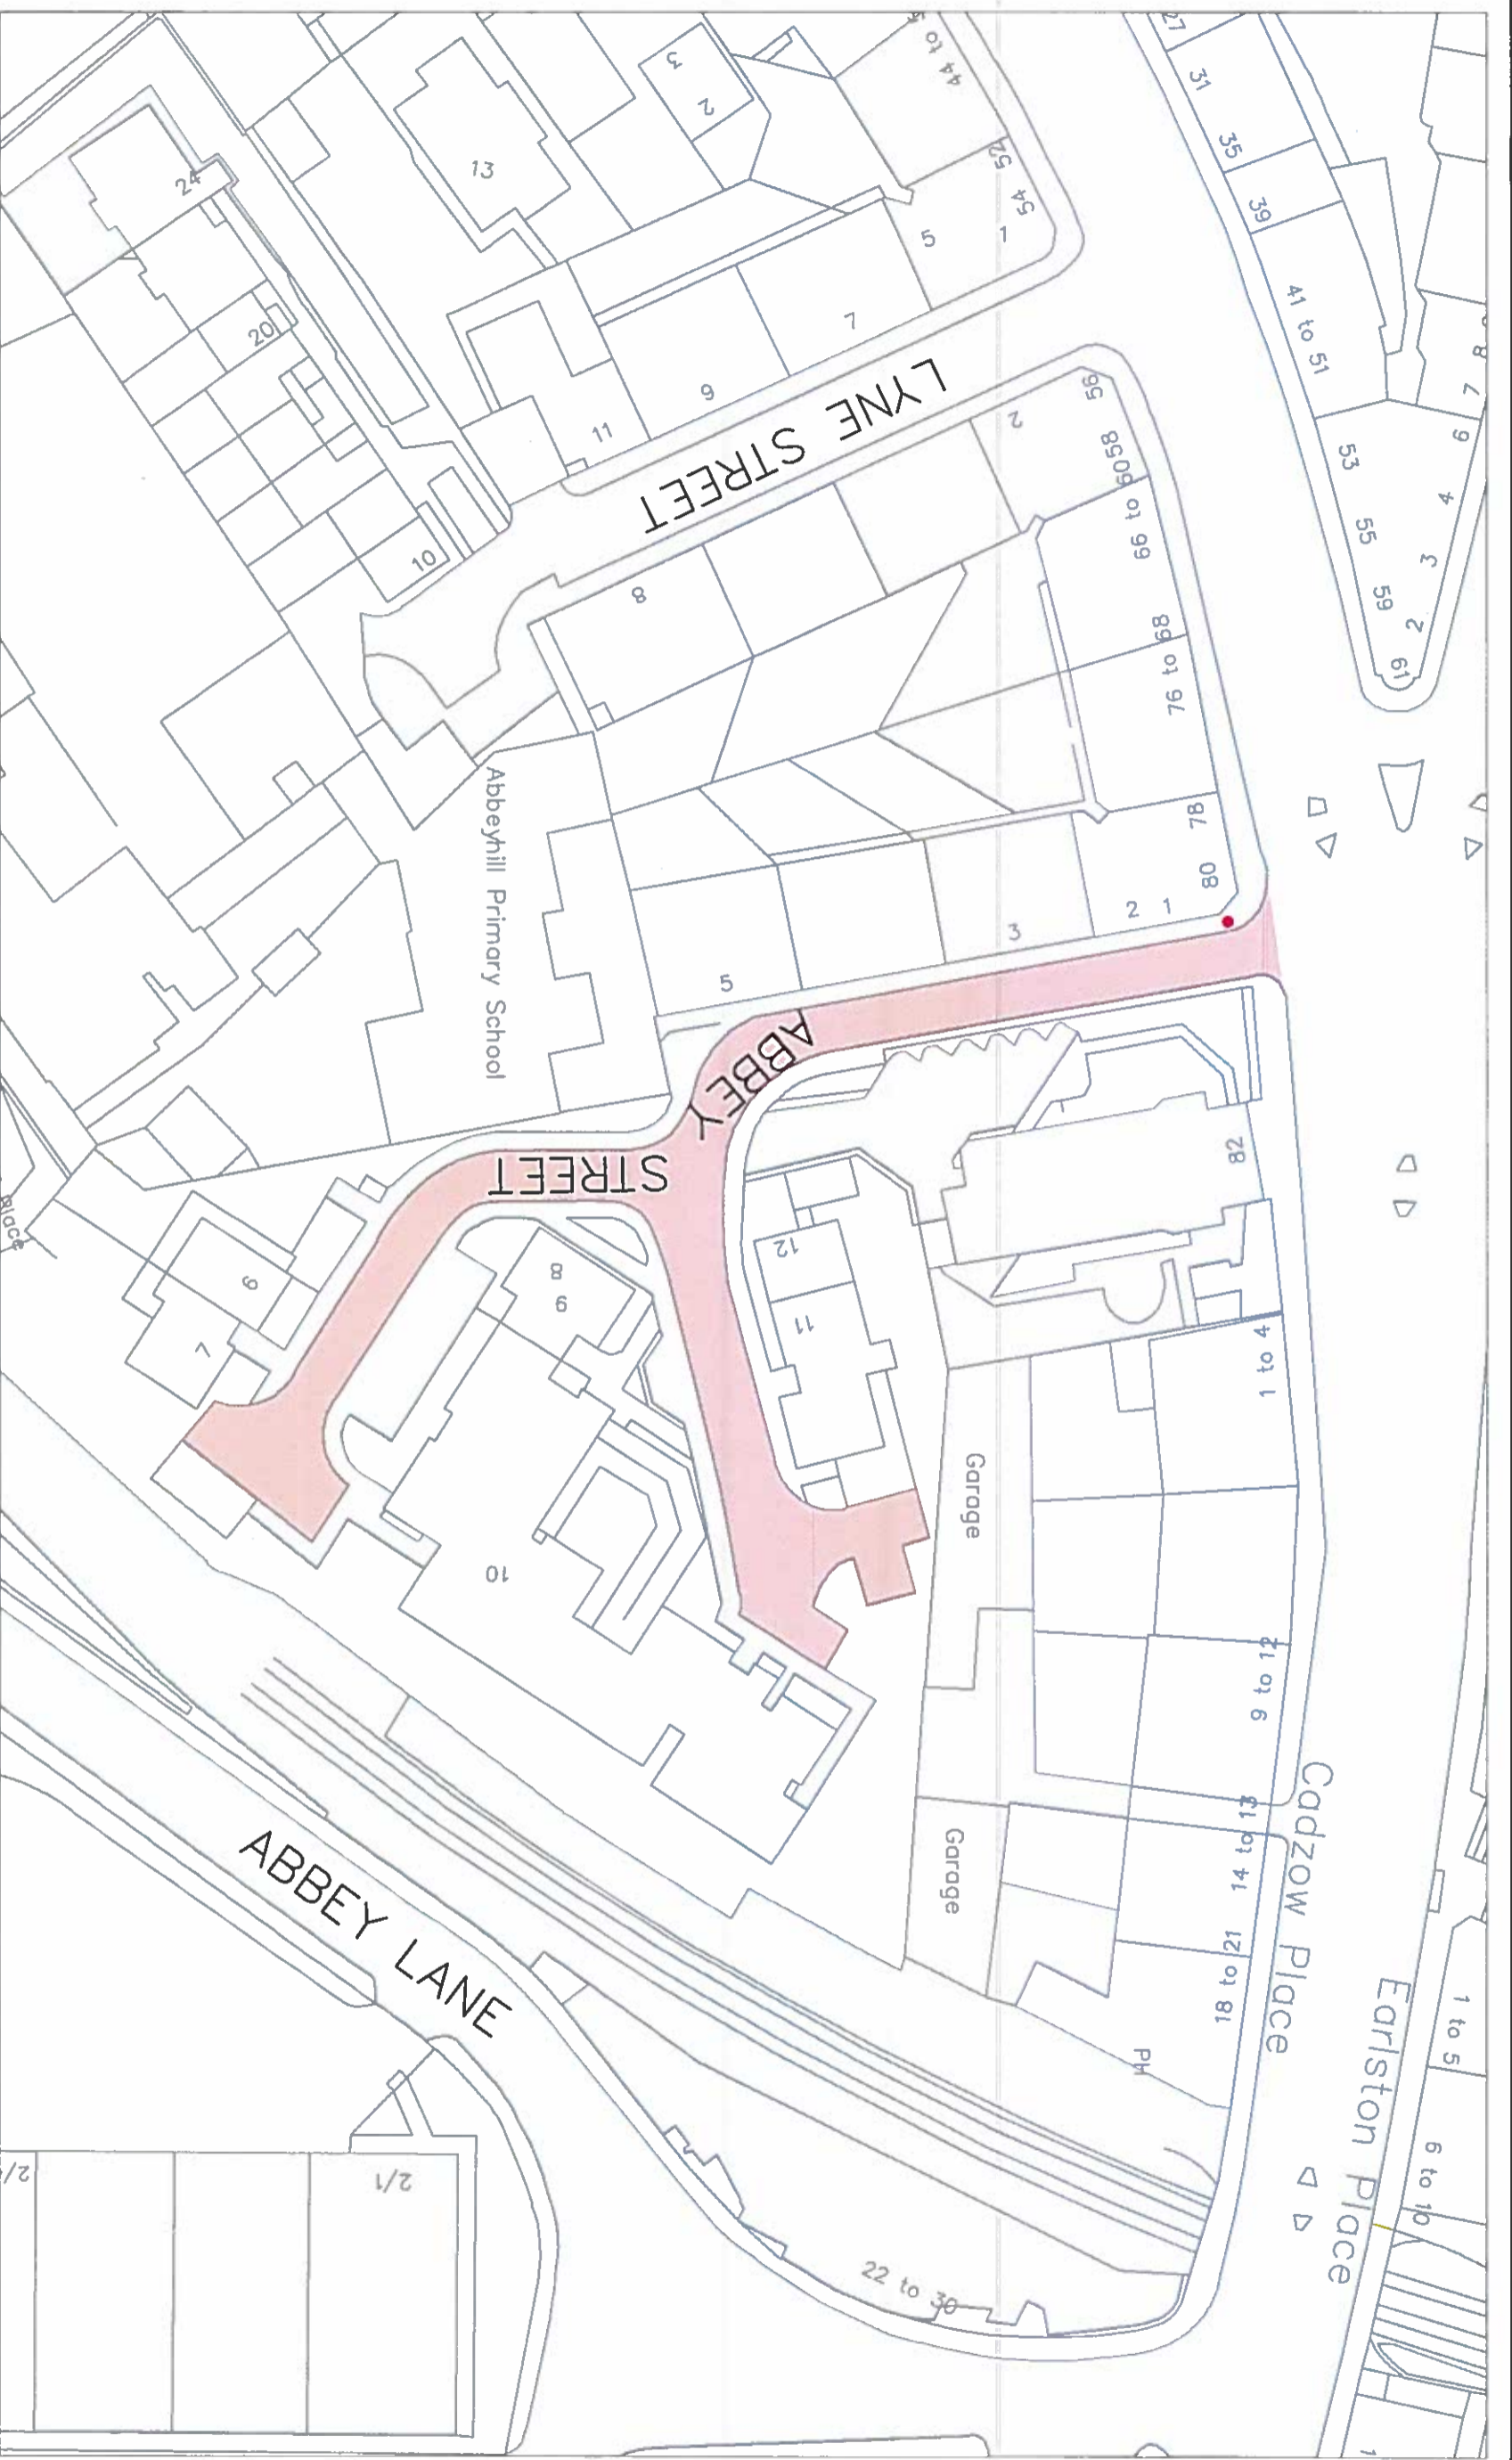

**Colinton Primary
School Streets**

Date: Oct 14
Scale: NTS

Drawn by: JP
Checked by:

DRG NO. RS/SCHOOL-STREETS/PHASE1/3

• Sign Location

Roads within scheme.

© Crown Copyright. All rights reserved.
100023420 (2013)