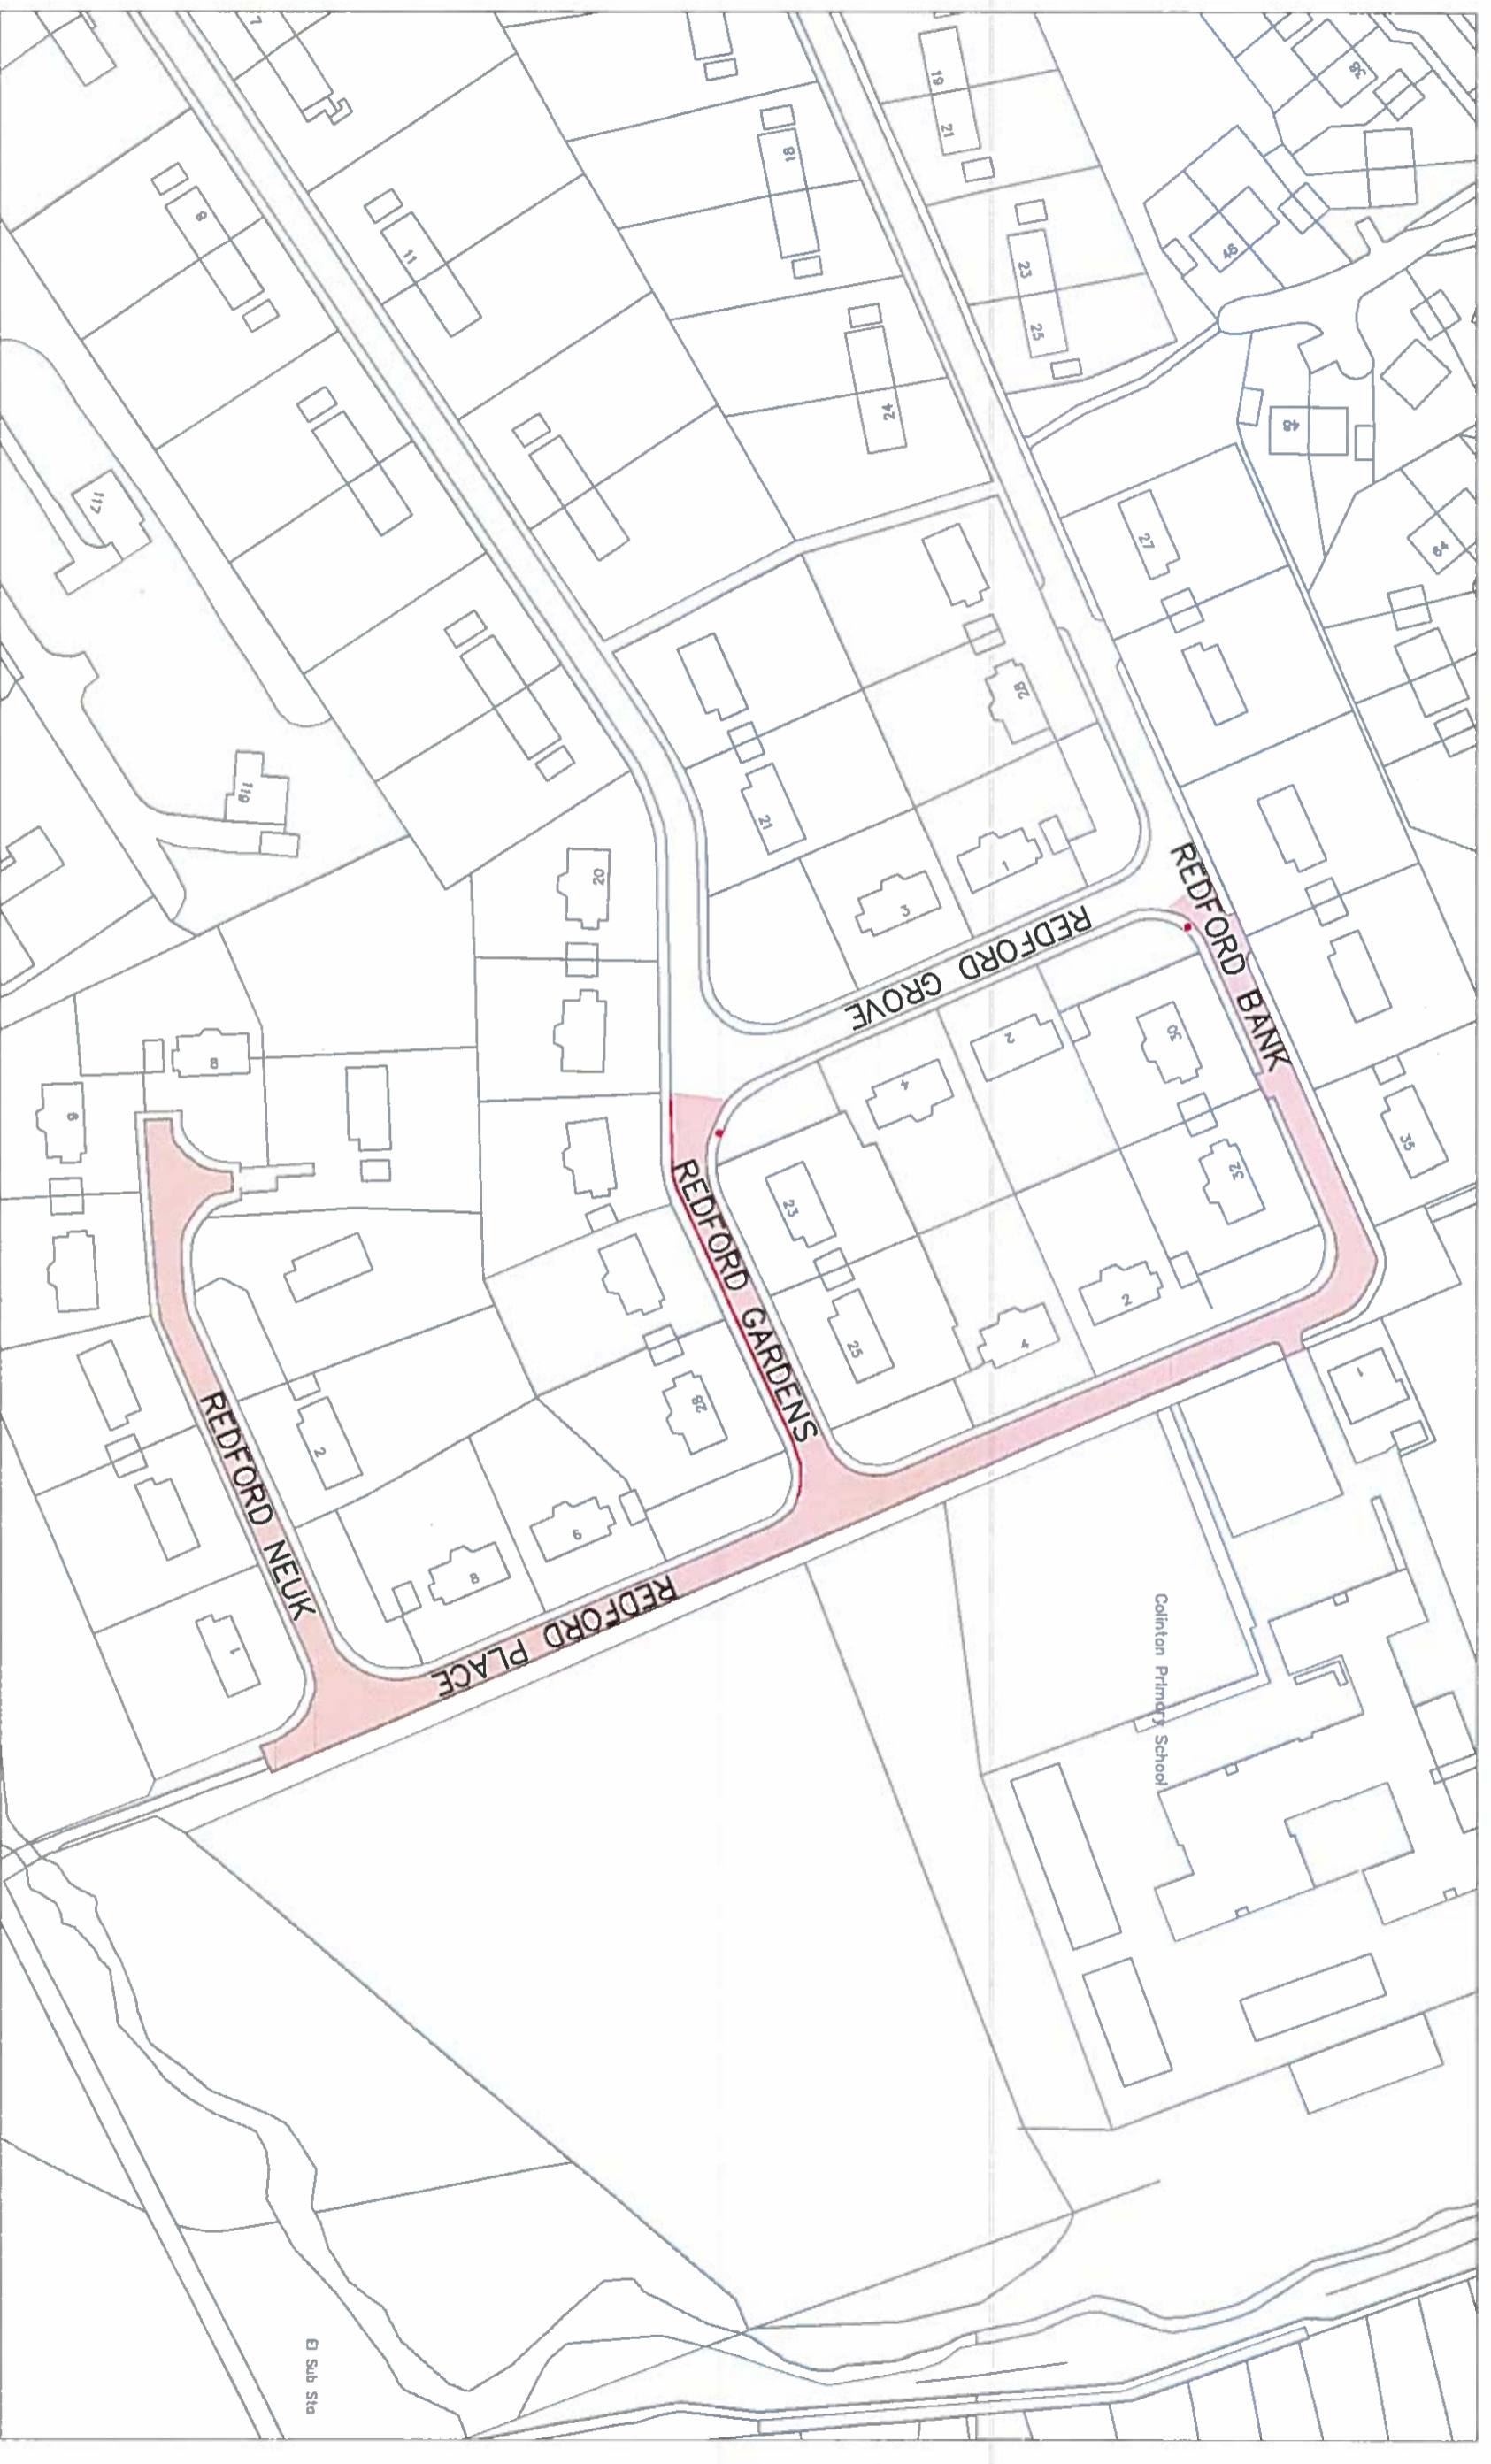

**Duddingston and St John RC Primary
School Streets**

Date: Oct 14
Scale: NTS

Drawn by: JP
Checked by:

DRG NO. RS/SCHOOL-STREETS/PHASE 1/1

• Sign Location

▬ Roads within scheme.

© Crown Copyright. All rights reserved
100023420 (2013)

**Cramond Primary
School Streets**

Date: Oct 14
Scale: NTS

Drawn by: JP
Checked by:

DRG NO. RS/SCHOOL-STREETS/PHASE1/5

• Sign Location

■ Roads within scheme.

© Crown Copyright. All rights reserved.
100023420 (2013)