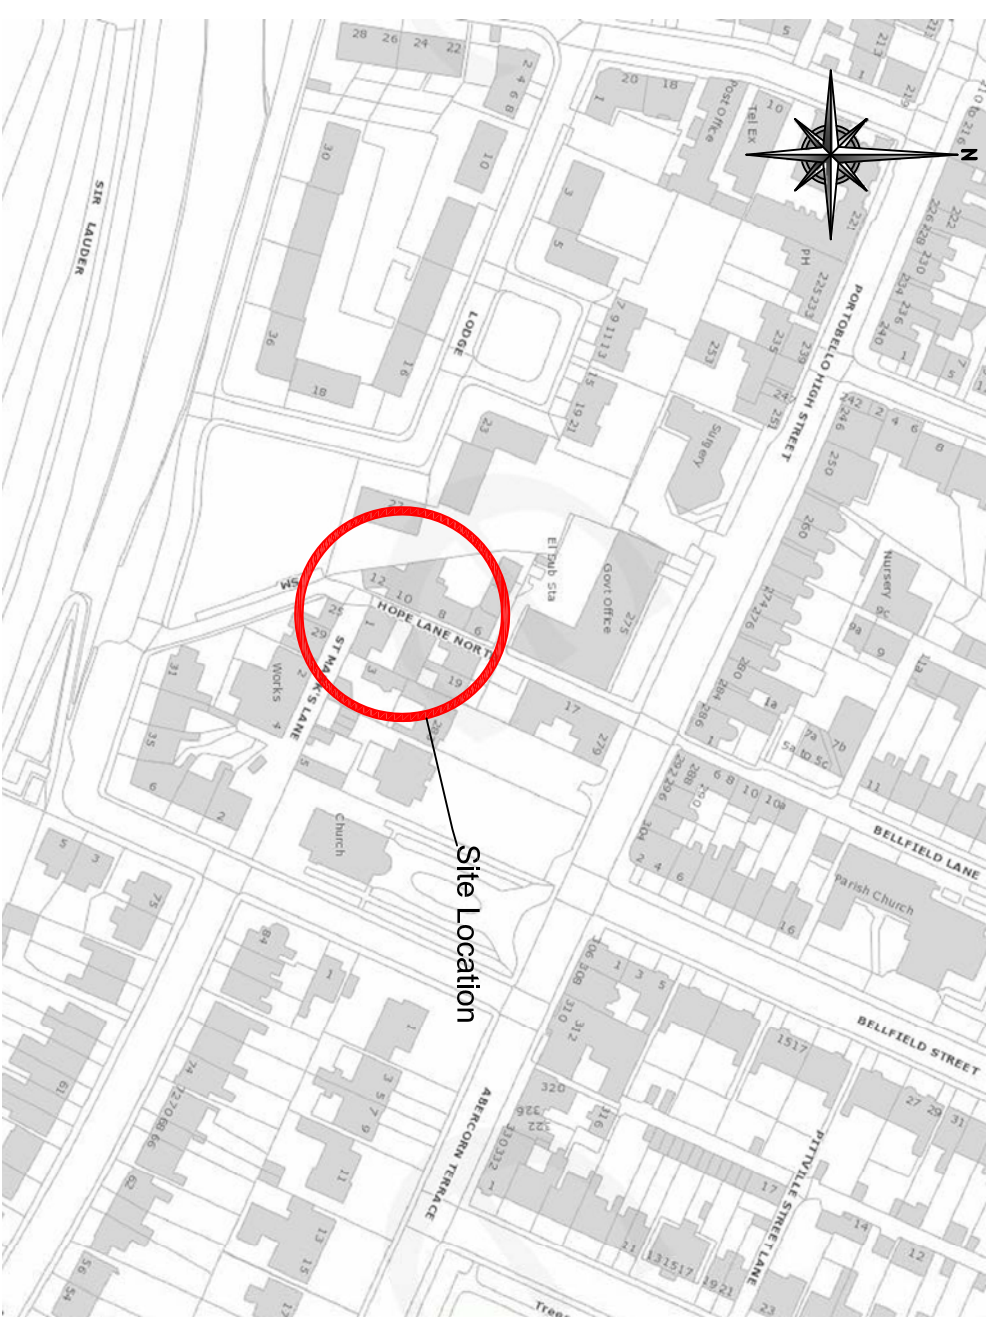

HOPE LANE NORTH

Site Plan

Scale 1:500

Sign table — Schedule 7, Part 4

(1) Item	(2) Description	(3) Diagram	(4) Variants in Part 5
1	Diagram 1018.1 (a) Waiting of vehicles prohibited at all times or (b) stopping of vehicles in a lay-by prohibited except in an emergency		3

PART 4
Road markings for stopping, waiting, loading and parking controls

HOPE LANE NORTH

Site Location Plan

PARKING RESTRICTIONS

REVISION	DETAILS	BY	DATE	CHECKED

EDINBURGH
THE CITY OF EDINBURGH COUNCIL

The City of Edinburgh Council
East Neighbourhood Office
101 Niddrie Mains Road, Edinburgh
EH16 4ZG Tel. No. 0131 - 529 -3111

East Neighbourhood Environment Team

HOPE LANE NORTH

PARKING RESTRICTIONS

Date: MAY 2016 Job. No. Drawn by: KDA
Scale: As Shown Checked by: AM
DRG. No. W17/01/RM/May 2016