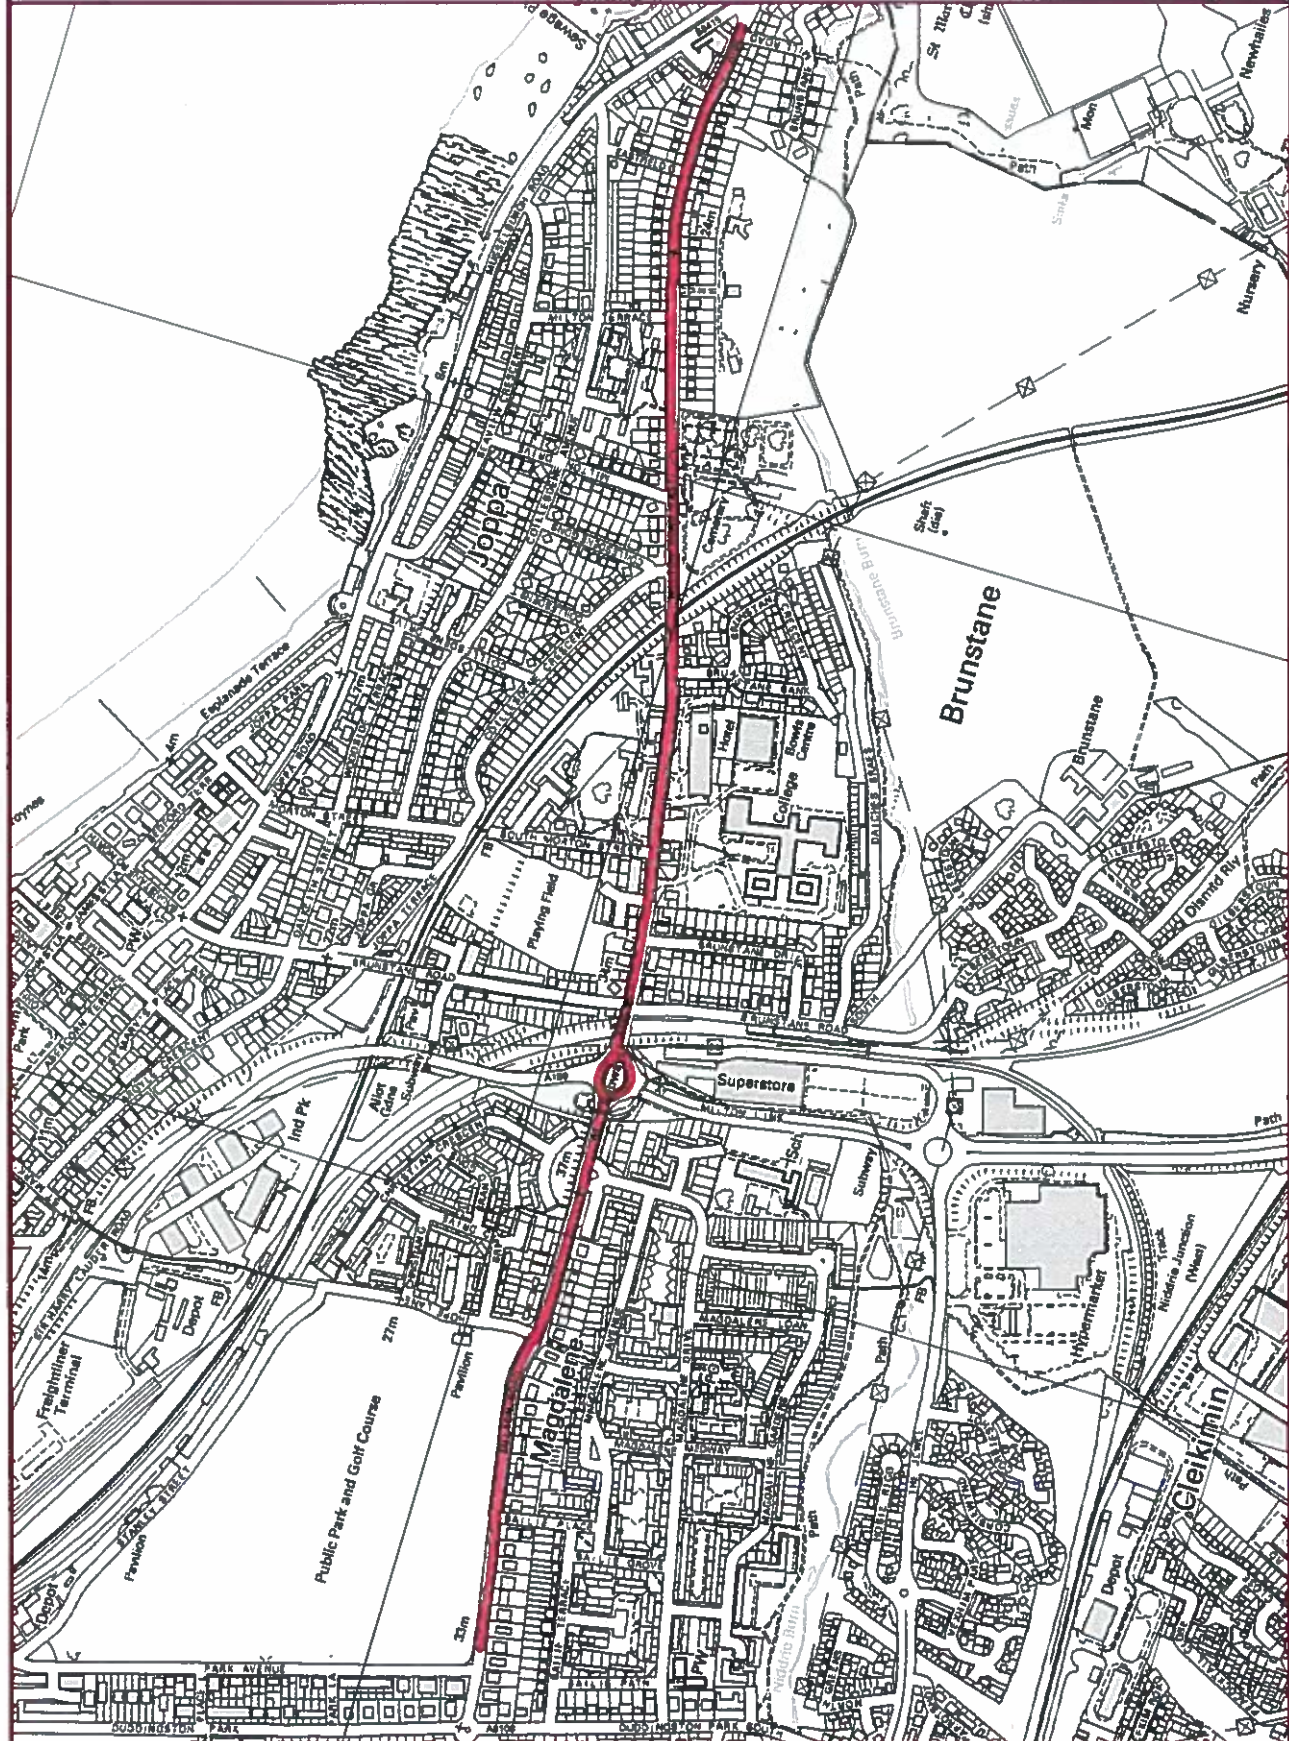

NOTES

 At: a where the existing speed limit is to be reduced from 40 mph to 30mph

 Produced using Smallworld GIS

Date: 06/07/2016
 Drawn By:
 Dwg No:

1:10000
 The material contained in this plot has been reproduced from an Ordnance Survey map with the permission of the Controller of HMSO. Crown Copyright.

30 MPH SPEED LIMIT
MILTON ROAD & MILTON ROAD EAST

EDINBURGH
 THE CITY OF EDINBURGH COUNCIL
 Services for Communities,
 4 East Market Street, Edinburgh EH1 1JH
 Tel: 0131 200 2000