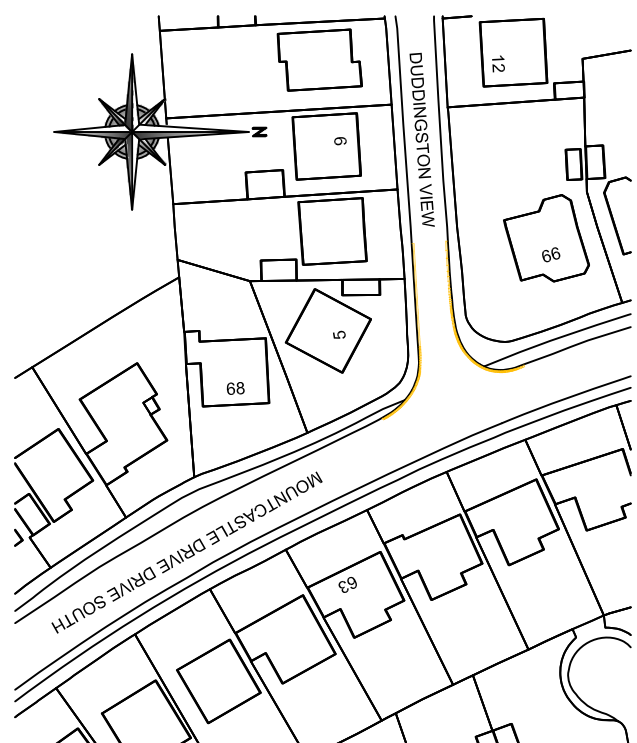

Site Plan

Duddingston View : Parking Suspension

Waiting, Loading and Unloading of vehicles to be prohibited at any time

Scale 1:500

Location Plan
Scale 1:2500

Rev.	Date.	Description.	By.
A	Jan 16	Dimension amended	KDA

Date: Nov 2014	Job. No.	Drawn by: KDA
Scale: As Shown		Checked by: AM

Drq No. W17/TR0/04/Nov 2014A

SERVICES FOR COMMUNITIES

DRG. NO.

DRG. NO.

NOTES:

DRG. NO.

DRG. NO. SFC/EAST/W14/WR03Y/LWLB001

Scale: 1:500
Author: RJS
Date: 12/04/10

Site Plan

Westbank Street : Limited Stay Parking

Parking Limited to 2 hours . No return within 1 hour

0700 to 1900hrs daily Mon to Sun

Scale 1:500

Location Plan
Scale 1:2500

**Westbank Street
Proposed Limited Parking**

Date: Dec 2014	Job. No.	Drawn by: KDA
Scale: As Shown		Checked by: AM

Drq No. W17/TR0/01/Dec 2014A