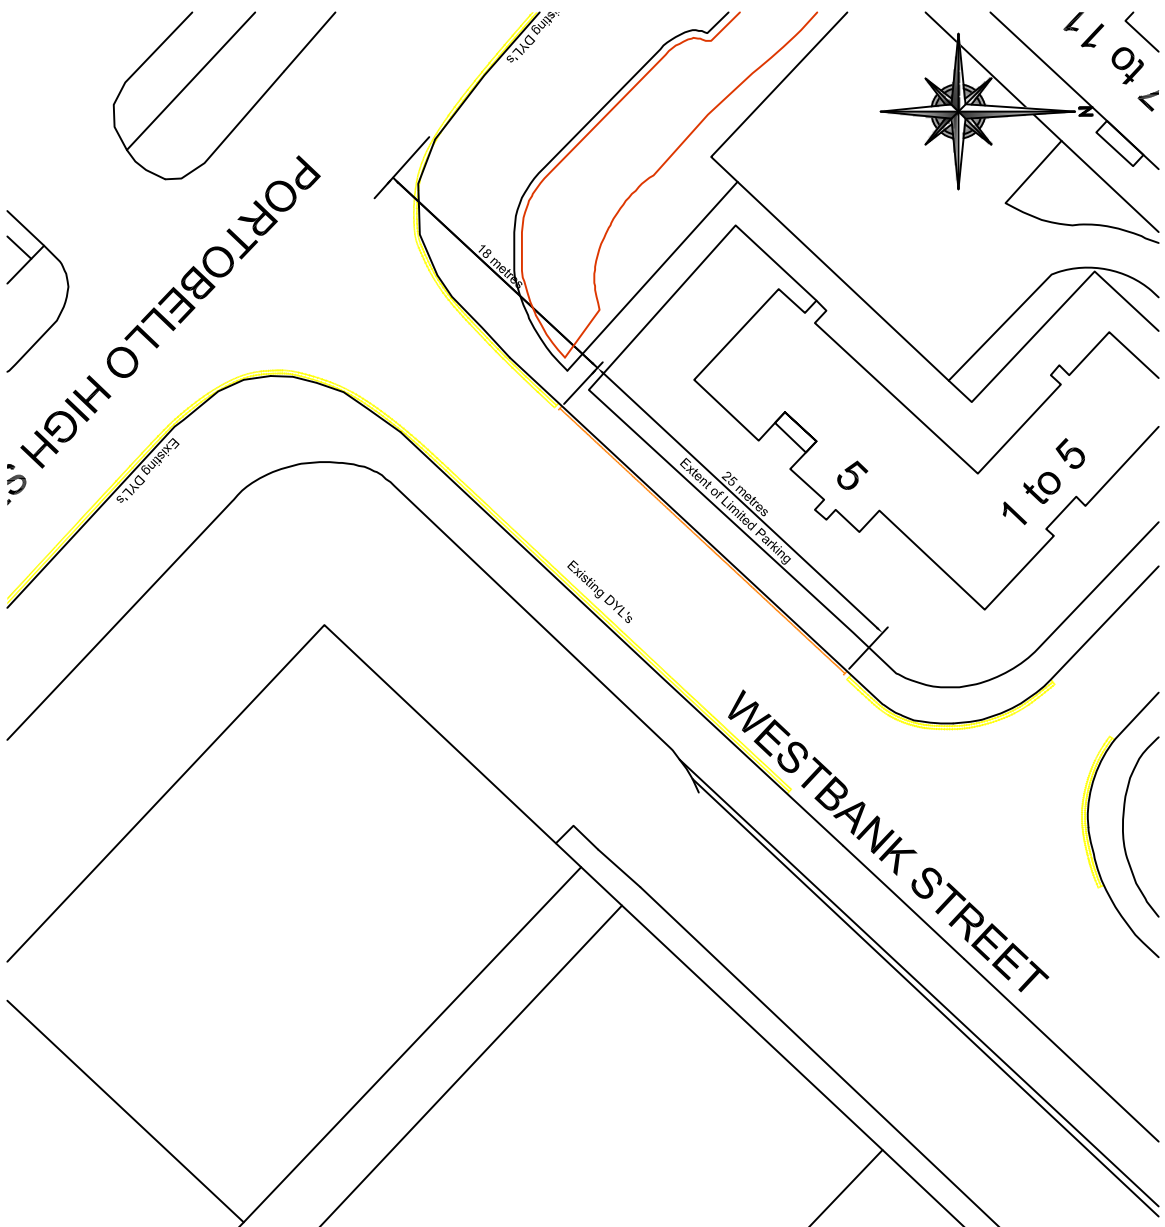

Site Plan

Duddingston View : Parking Suspension

Waiting, Loading and Unloading of vehicles to be prohibited at any time

Scale 1:500

Location Plan
Scale 1:2500

Rev.	Date.	Description.	By.
A	Jan 16	Dimension amended	KDA

Date: Nov 2014	Job. No.	Drawn by: KDA
Scale: As Shown		Checked by: AM

Drq No. W17/TR0/04/Nov 2014A

SERVICES FOR COMMUNITIES

DRG. NO.

DRG. NO.

NOTES:

DRG. NO.

DRG. NO. SFC/EAST/W14/WR03Y/LWLB001

Scale: 1:500
Author: RJS
Date: 12/04/10

Site Plan

Westbank Street : Limited Stay Parking

Parking Limited to 2 hours . No return within 1 hour

0700 to 1900hrs daily Mon to Sun

Scale 1:500

Location Plan
Scale 1:2500