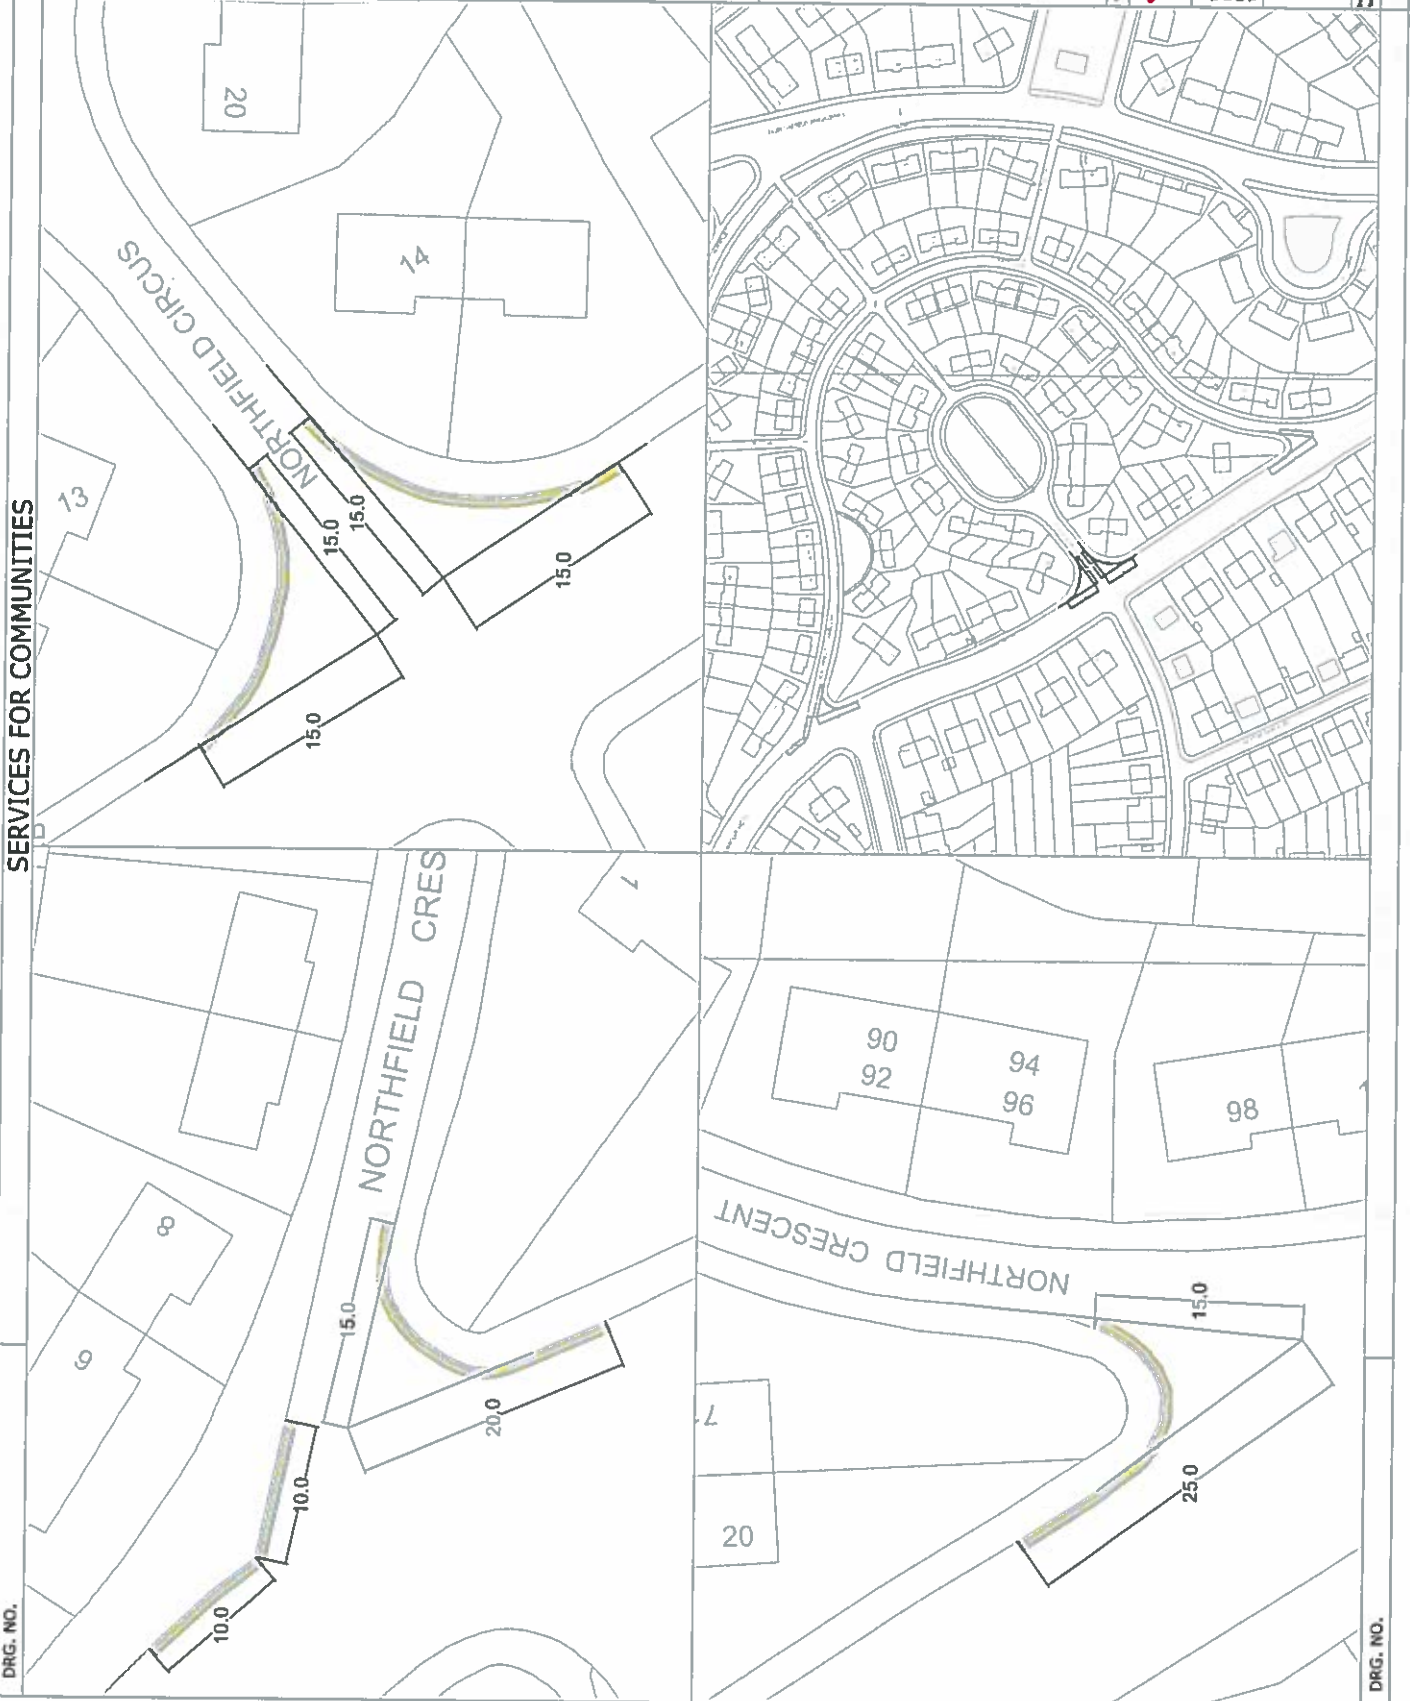

Site Plan

Duddingston View : Parking Suspension

Waiting, Loading and Unloading of vehicles to be prohibited at any time

Scale 1:500

Location Plan
Scale 1:2500

Rev.	Date.	Description.	By.
A	Jan 16	Dimension amended	KDA

Date: Nov 2014	Job. No.	Drawn by: KDA
Scale: As Shown		Checked by: AM

Drq No. W17/TR0/04/Nov 2014A

SERVICES FOR COMMUNITIES

DRG. NO.

DRG. NO.

NOTES:

DRG. NO.

DRG. NO. SFC/EAST/W14/WR03Y/LWLB001

Scale: 1:500
Author: RJS
Date: 12/04/10

Site Plan

Westbank Street : Limited Stay Parking

Parking Limited to 2 hours . No return within 1 hour

0700 to 1900hrs daily Mon to Sun

Scale 1:500

Location Plan
Scale 1:2500

**Westbank Street
Proposed Limited Parking**

Date: Dec 2014	Job. No.	Drawn by: KDA
Scale: As Shown		Checked by: AM

Drq No. W17/TR0/01/Dec 2014A