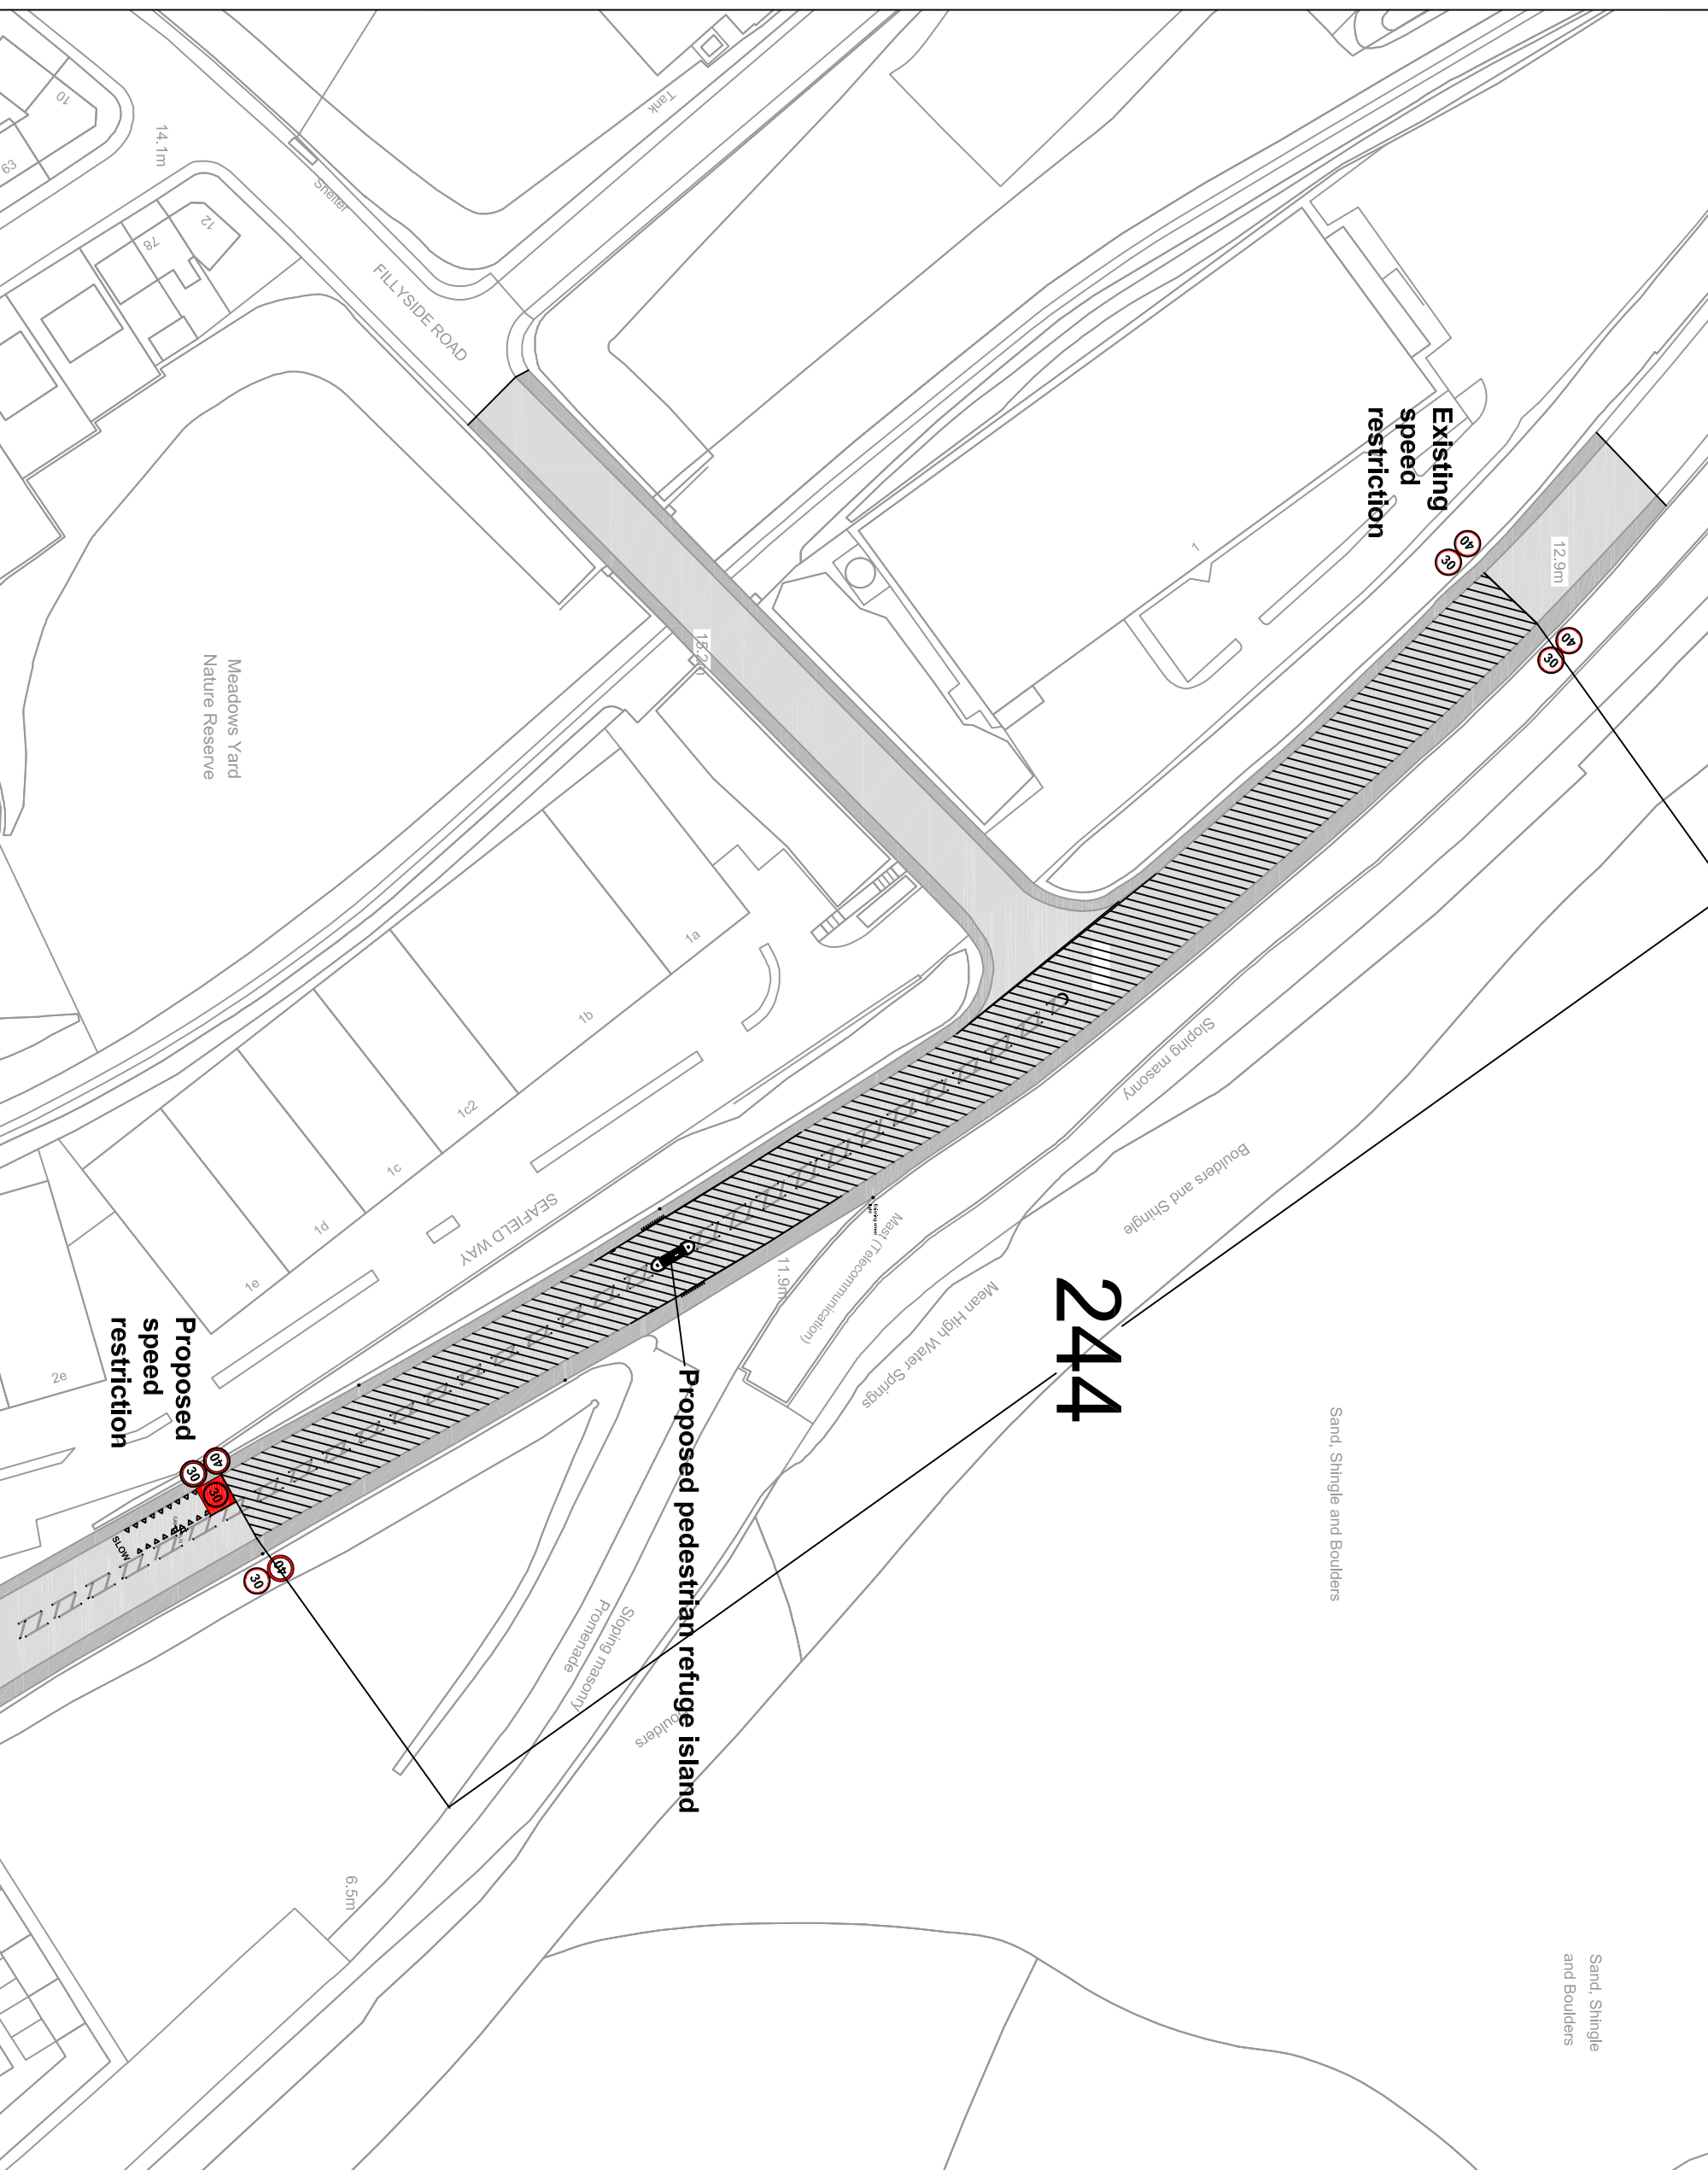

NOTES:

Hatched area denotes extents of proposed 30mph speed restriction extension

244

Existing speed restriction

Proposed speed restriction

Proposed pedestrian refuge island

PLACE The City of Edinburgh Council 101 Middle Main Road Edinburgh EH16 4DS Tel. No. 0131-529 3111

Table with columns: REV, DETAILS, BY, DATE, CHECK

SEAFIELD ROAD EAST PROPOSED SPEED RESTRICTION EXTENSION

Date: 13/06/2016 Scale: 1:1000 Job No. Drawn by: WLB Checked by: DRG. NO. PLACE/EAST/W/4/SRE/SRWL/B/001