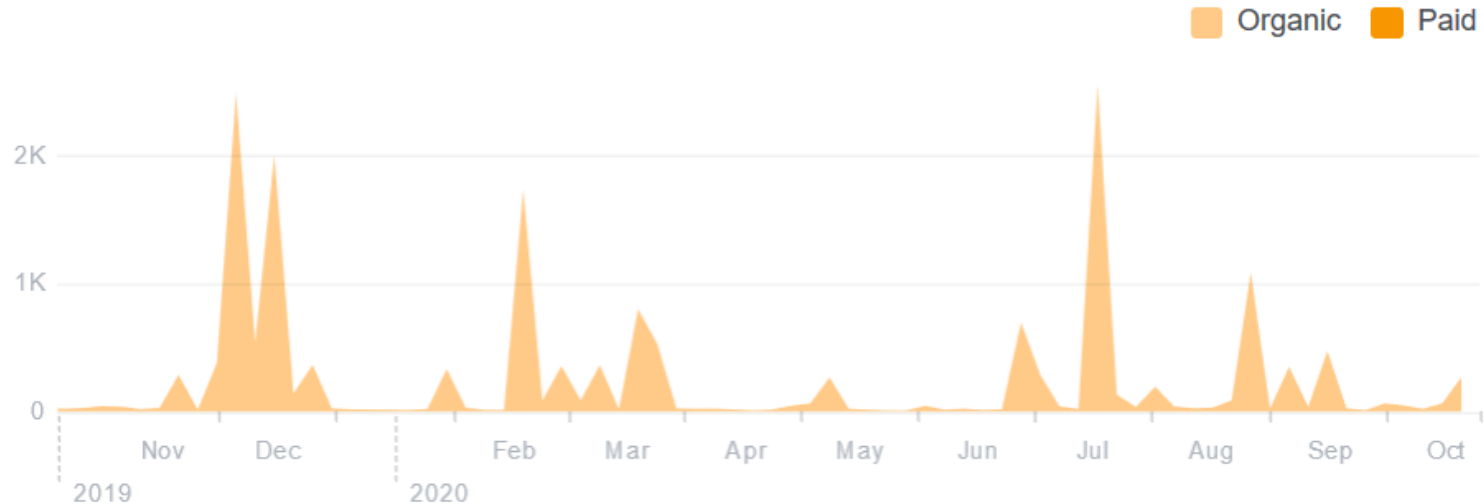

<https://statistics.gov.scot/>

Website overview

- 16,507 website users in the period
- 25,342 visits (user sessions)
- 41,978 pages viewed

■ New Visitor ■ Returning Visitor

Website traffic

- As in previous years, day-to-day usage driven by community matters

● Pageviews

Website Demographics

Age 42.76% of total users

Gender 40.05% of total users

Website Sources

		16,828 % of Total: 100.00% (16,828)	16,828 % of Total: 100.00% (16,828)
<input type="checkbox"/>	1. ■ Social	8,322	48.40%
<input type="checkbox"/>	2. ■ Organic Search	5,291	30.77%
<input type="checkbox"/>	3. ■ Direct	3,411	19.84%
<input type="checkbox"/>	4. ■ Referral	167	0.97%
<input type="checkbox"/>	5. ■ (Other)	2	0.01%

Social Network	Users
Facebook	6,643
Twitter	1,746

Facebook

Total page likes are 2,543 up from 2,331 in 2018 and compares with 481 in May 2014.

Total reach

The number of people who saw any content from your Page or about your Page. This metric is estimated.

Facebook

The number of people who had any content from your Page or about your Page enter their screen screen, grouped by age and gender. This number is an estimate.

More women than men reached via Facebook and women more likely to engage with posts.