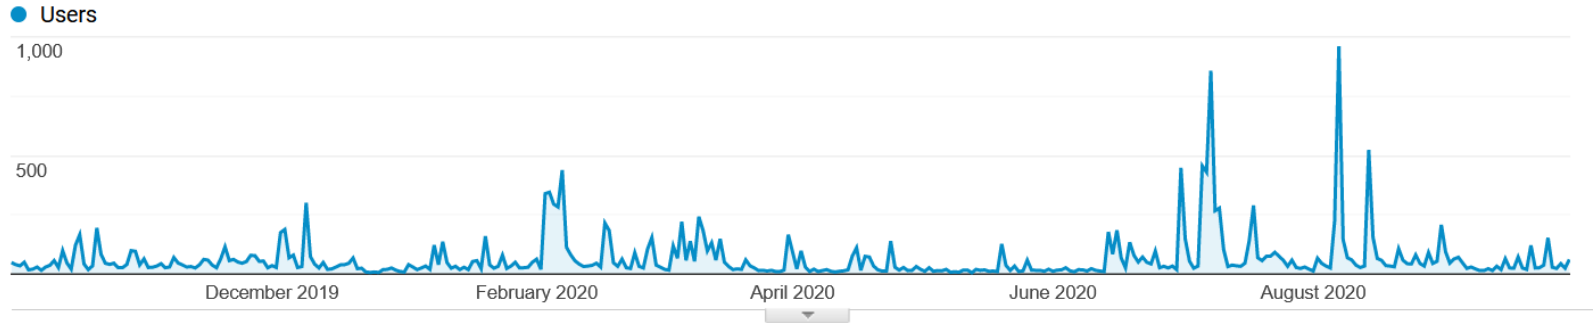

Portobello Community Council

Engagement Report 2020

Context

Portobello Community Council area boundary

Portobello and Craigmillar Ward population mid-year estimate, 2019

31,957

<https://porty.org.uk/local-info/general-info/>

<https://statistics.gov.scot/>

Website overview

- 16,507 website users in the period
- 25,342 visits (user sessions)
- 41,978 pages viewed

■ New Visitor ■ Returning Visitor

Website traffic

- As in previous years, day-to-day usage driven by community matters

● Pageviews

Website Demographics

Age 42.76% of total users

Gender 40.05% of total users

Website Sources

		16,828 % of Total: 100.00% (16,828)	16,828 % of Total: 100.00% (16,828)
<input type="checkbox"/>	1. ■ Social	8,322	48.40%
<input type="checkbox"/>	2. ■ Organic Search	5,291	30.77%
<input type="checkbox"/>	3. ■ Direct	3,411	19.84%
<input type="checkbox"/>	4. ■ Referral	167	0.97%
<input type="checkbox"/>	5. ■ (Other)	2	0.01%