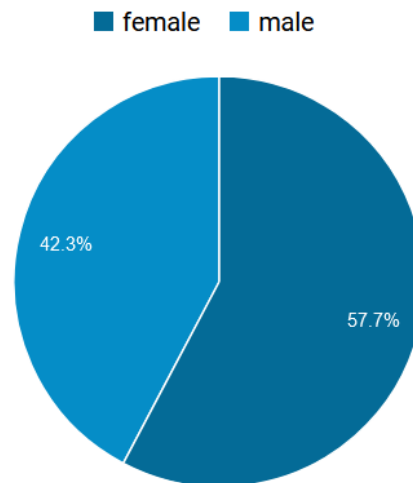

<https://statistics.gov.scot/>

Website overview

- 16,507 website users in the period
- 25,342 visits (user sessions)
- 41,978 pages viewed

■ New Visitor ■ Returning Visitor

Website traffic

- As in previous years, day-to-day usage driven by community matters

● Pageviews

Website Demographics

Age 42.76% of total users

Gender 40.05% of total users

Website Sources

		16,828 % of Total: 100.00% (16,828)	16,828 % of Total: 100.00% (16,828)
<input type="checkbox"/>	1. ■ Social	8,322	48.40%
<input type="checkbox"/>	2. ■ Organic Search	5,291	30.77%
<input type="checkbox"/>	3. ■ Direct	3,411	19.84%
<input type="checkbox"/>	4. ■ Referral	167	0.97%
<input type="checkbox"/>	5. ■ (Other)	2	0.01%

Social Network	Users
Facebook	6,643
Twitter	1,746

Facebook

Total page likes are 2,543 up from 2,331 in 2018 and compares with 481 in May 2014.

Total reach

The number of people who saw any content from your Page or about your Page. This metric is estimated.

Facebook

The number of people who had any content from your Page or about your Page enter their screen screen, grouped by age and gender. This number is an estimate.

More women than men reached via Facebook and women more likely to engage with posts.