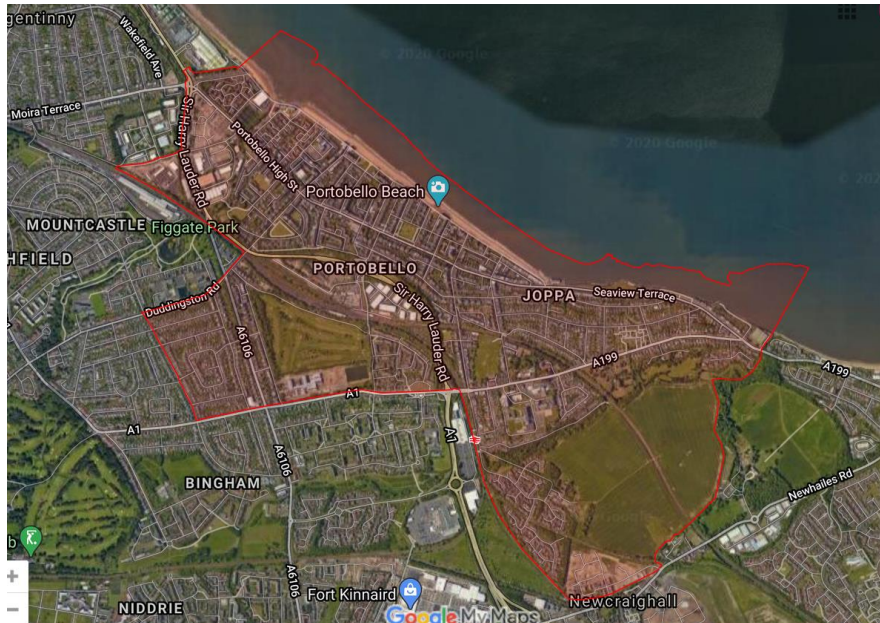

Portobello Community Council

Engagement Report 2020

Context

Portobello Community Council area boundary

Portobello and Craigmillar Ward population mid-year estimate, 2019

31,957

<https://porty.org.uk/local-info/general-info/>

<https://statistics.gov.scot/>

Website overview

- 16,507 website users in the period
- 25,342 visits (user sessions)
- 41,978 pages viewed

■ New Visitor ■ Returning Visitor

Website traffic

- As in previous years, day-to-day usage driven by community matters