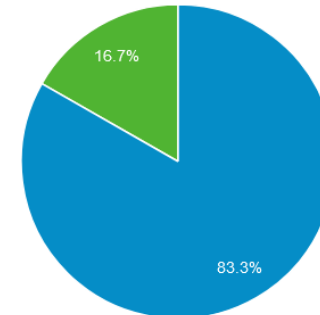

Portobello Community Council

Engagement Report 2020

Context

Portobello Community Council area boundary

Portobello and Craigmillar Ward population mid-year estimate, 2019

31,957

<https://porty.org.uk/local-info/general-info/>

<https://statistics.gov.scot/>

Website overview

- 16,507 website users in the period
- 25,342 visits (user sessions)
- 41,978 pages viewed

■ New Visitor ■ Returning Visitor

Website traffic

- As in previous years, day-to-day usage driven by community matters

● Pageviews

Website Demographics

Age 42.76% of total users

Gender 40.05% of total users

Website Sources

		16,828 % of Total: 100.00% (16,828)	16,828 % of Total: 100.00% (16,828)
<input type="checkbox"/>	1. ■ Social	8,322	48.40%
<input type="checkbox"/>	2. ■ Organic Search	5,291	30.77%
<input type="checkbox"/>	3. ■ Direct	3,411	19.84%
<input type="checkbox"/>	4. ■ Referral	167	0.97%
<input type="checkbox"/>	5. ■ (Other)	2	0.01%