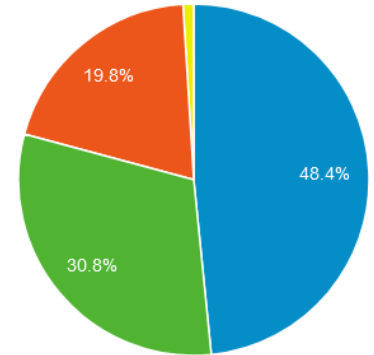

<https://statistics.gov.scot/>

Website overview

- 16,507 website users in the period
- 25,342 visits (user sessions)
- 41,978 pages viewed

■ New Visitor ■ Returning Visitor

Website traffic

- As in previous years, day-to-day usage driven by community matters

● Pageviews

Website Demographics

Age 42.76% of total users

Gender 40.05% of total users

Website Sources

		16,828 % of Total: 100.00% (16,828)	16,828 % of Total: 100.00% (16,828)
<input type="checkbox"/>	1. ■ Social	8,322	48.40%
<input type="checkbox"/>	2. ■ Organic Search	5,291	30.77%
<input type="checkbox"/>	3. ■ Direct	3,411	19.84%
<input type="checkbox"/>	4. ■ Referral	167	0.97%
<input type="checkbox"/>	5. ■ (Other)	2	0.01%

Social Network	Users
Facebook	6,643
Twitter	1,746

Facebook

Total page likes are 2,543 up from 2,331 in 2018 and compares with 481 in May 2014.

Total reach

The number of people who saw any content from your Page or about your Page. This metric is estimated.

Facebook

The number of people who had any content from your Page or about your Page enter their screen screen, grouped by age and gender. This number is an estimate.

More women than men reached via Facebook and women more likely to engage with posts.