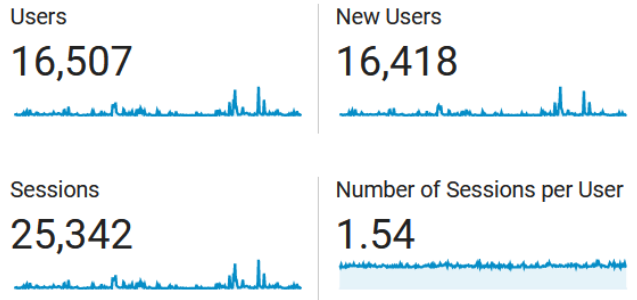

Portobello Community Council

Engagement Report 2020

Context

Portobello Community Council area boundary

Portobello and Craigmillar Ward population mid-year estimate, 2019

31,957

<https://porty.org.uk/local-info/general-info/>

<https://statistics.gov.scot/>

Website overview

- 16,507 website users in the period
- 25,342 visits (user sessions)
- 41,978 pages viewed

■ New Visitor ■ Returning Visitor

Website traffic

- As in previous years, day-to-day usage driven by community matters

● Pageviews

Website Demographics

Age 42.76% of total users

Gender 40.05% of total users

Website Sources

		16,828 % of Total: 100.00% (16,828)	16,828 % of Total: 100.00% (16,828)
<input type="checkbox"/>	1. ■ Social	8,322	48.40%
<input type="checkbox"/>	2. ■ Organic Search	5,291	30.77%
<input type="checkbox"/>	3. ■ Direct	3,411	19.84%
<input type="checkbox"/>	4. ■ Referral	167	0.97%
<input type="checkbox"/>	5. ■ (Other)	2	0.01%

1,751 followers, up from 1,428 followers in 2018 and 729 in 2015.

Mailing List

693 (up from 666 in October 2019) people
subscribe to the mailing list

On average, 432 (62%) recipients open the e-mail

On average, 159 (23%) recipients click on a link in
the e-mail