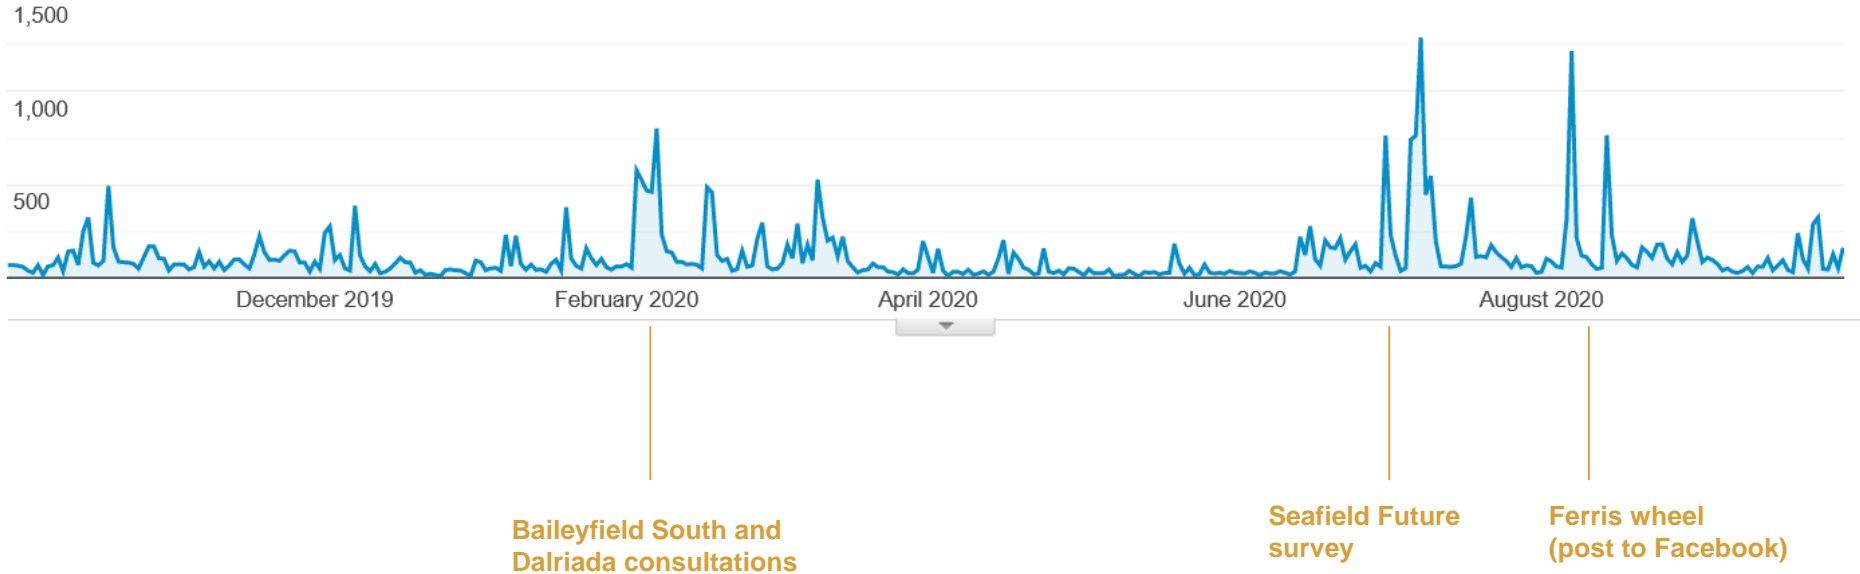

<https://statistics.gov.scot/>

Website overview

- 16,507 website users in the period
- 25,342 visits (user sessions)
- 41,978 pages viewed

■ New Visitor ■ Returning Visitor

Website traffic

- As in previous years, day-to-day usage driven by community matters

● Pageviews

Website Demographics

Age 42.76% of total users

Gender 40.05% of total users

Website Sources

		16,828 % of Total: 100.00% (16,828)	16,828 % of Total: 100.00% (16,828)
<input type="checkbox"/>	1. ■ Social	8,322	48.40%
<input type="checkbox"/>	2. ■ Organic Search	5,291	30.77%
<input type="checkbox"/>	3. ■ Direct	3,411	19.84%
<input type="checkbox"/>	4. ■ Referral	167	0.97%
<input type="checkbox"/>	5. ■ (Other)	2	0.01%