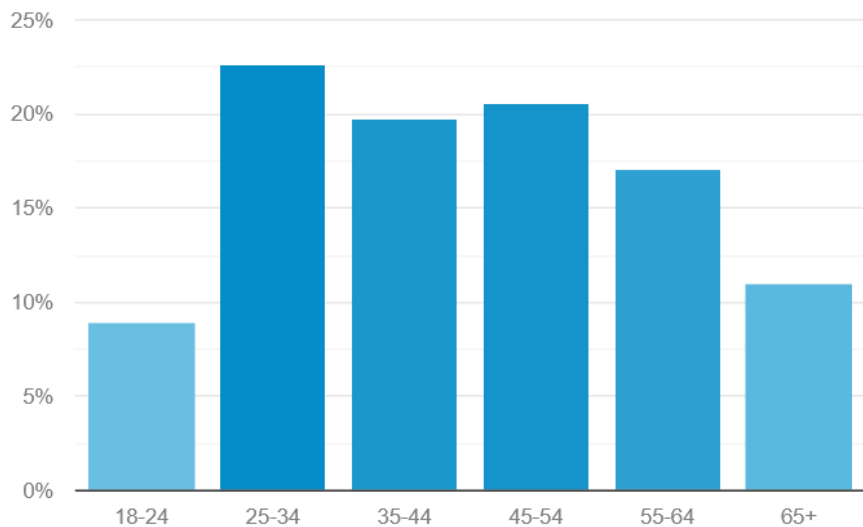

<https://statistics.gov.scot/>

Website overview

- 16,507 website users in the period
- 25,342 visits (user sessions)
- 41,978 pages viewed

■ New Visitor ■ Returning Visitor

Website traffic

- As in previous years, day-to-day usage driven by community matters

● Pageviews

Website Demographics

Age 42.76% of total users

Gender 40.05% of total users

Website Sources

		16,828 % of Total: 100.00% (16,828)	16,828 % of Total: 100.00% (16,828)
<input type="checkbox"/>	1. ■ Social	8,322	48.40%
<input type="checkbox"/>	2. ■ Organic Search	5,291	30.77%
<input type="checkbox"/>	3. ■ Direct	3,411	19.84%
<input type="checkbox"/>	4. ■ Referral	167	0.97%
<input type="checkbox"/>	5. ■ (Other)	2	0.01%

Facebook

The number of people who had any content from your Page or about your Page enter their screen screen, grouped by age and gender. This number is an estimate.

More women than men reached via Facebook and women more likely to engage with posts.