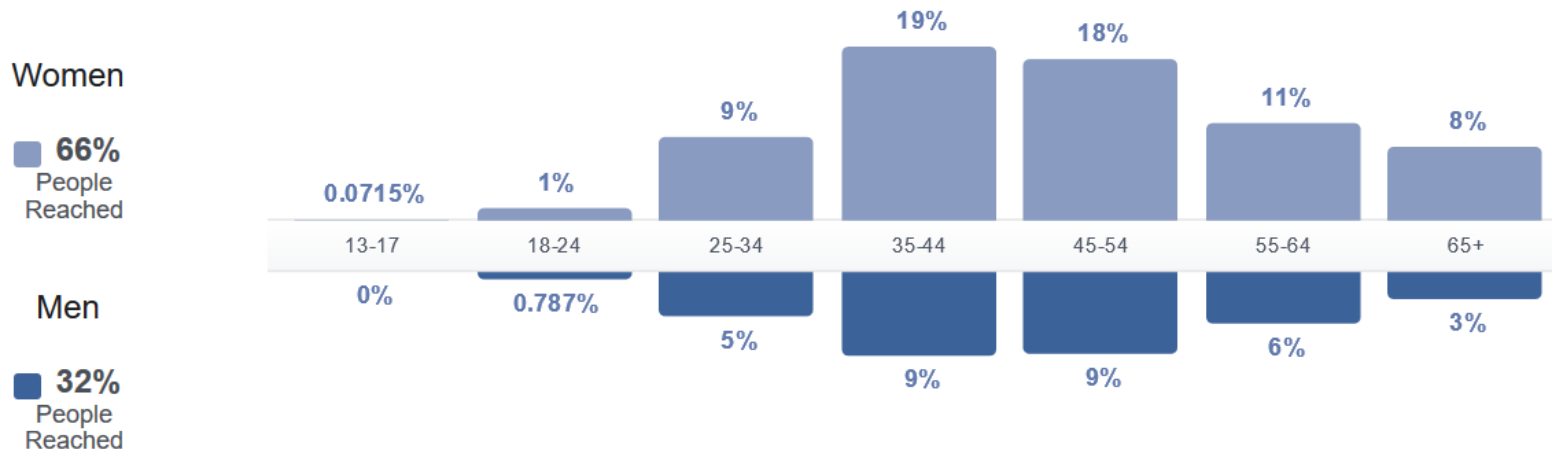

<https://statistics.gov.scot/>

Website overview

- 16,507 website users in the period
- 25,342 visits (user sessions)
- 41,978 pages viewed

■ New Visitor ■ Returning Visitor

Website traffic

- As in previous years, day-to-day usage driven by community matters

● Pageviews

Website Demographics

Age 42.76% of total users

Gender 40.05% of total users

Website Sources

		16,828 % of Total: 100.00% (16,828)	16,828 % of Total: 100.00% (16,828)
<input type="checkbox"/>	1. ■ Social	8,322	48.40%
<input type="checkbox"/>	2. ■ Organic Search	5,291	30.77%
<input type="checkbox"/>	3. ■ Direct	3,411	19.84%
<input type="checkbox"/>	4. ■ Referral	167	0.97%
<input type="checkbox"/>	5. ■ (Other)	2	0.01%

Social Network	Users
Facebook	6,643
Twitter	1,746

Facebook

Total page likes are 2,543 up from 2,331 in 2018 and compares with 481 in May 2014.

Total reach

The number of people who saw any content from your Page or about your Page. This metric is estimated.

Facebook

The number of people who had any content from your Page or about your Page enter their screen screen, grouped by age and gender. This number is an estimate.

More women than men reached via Facebook and women more likely to engage with posts.