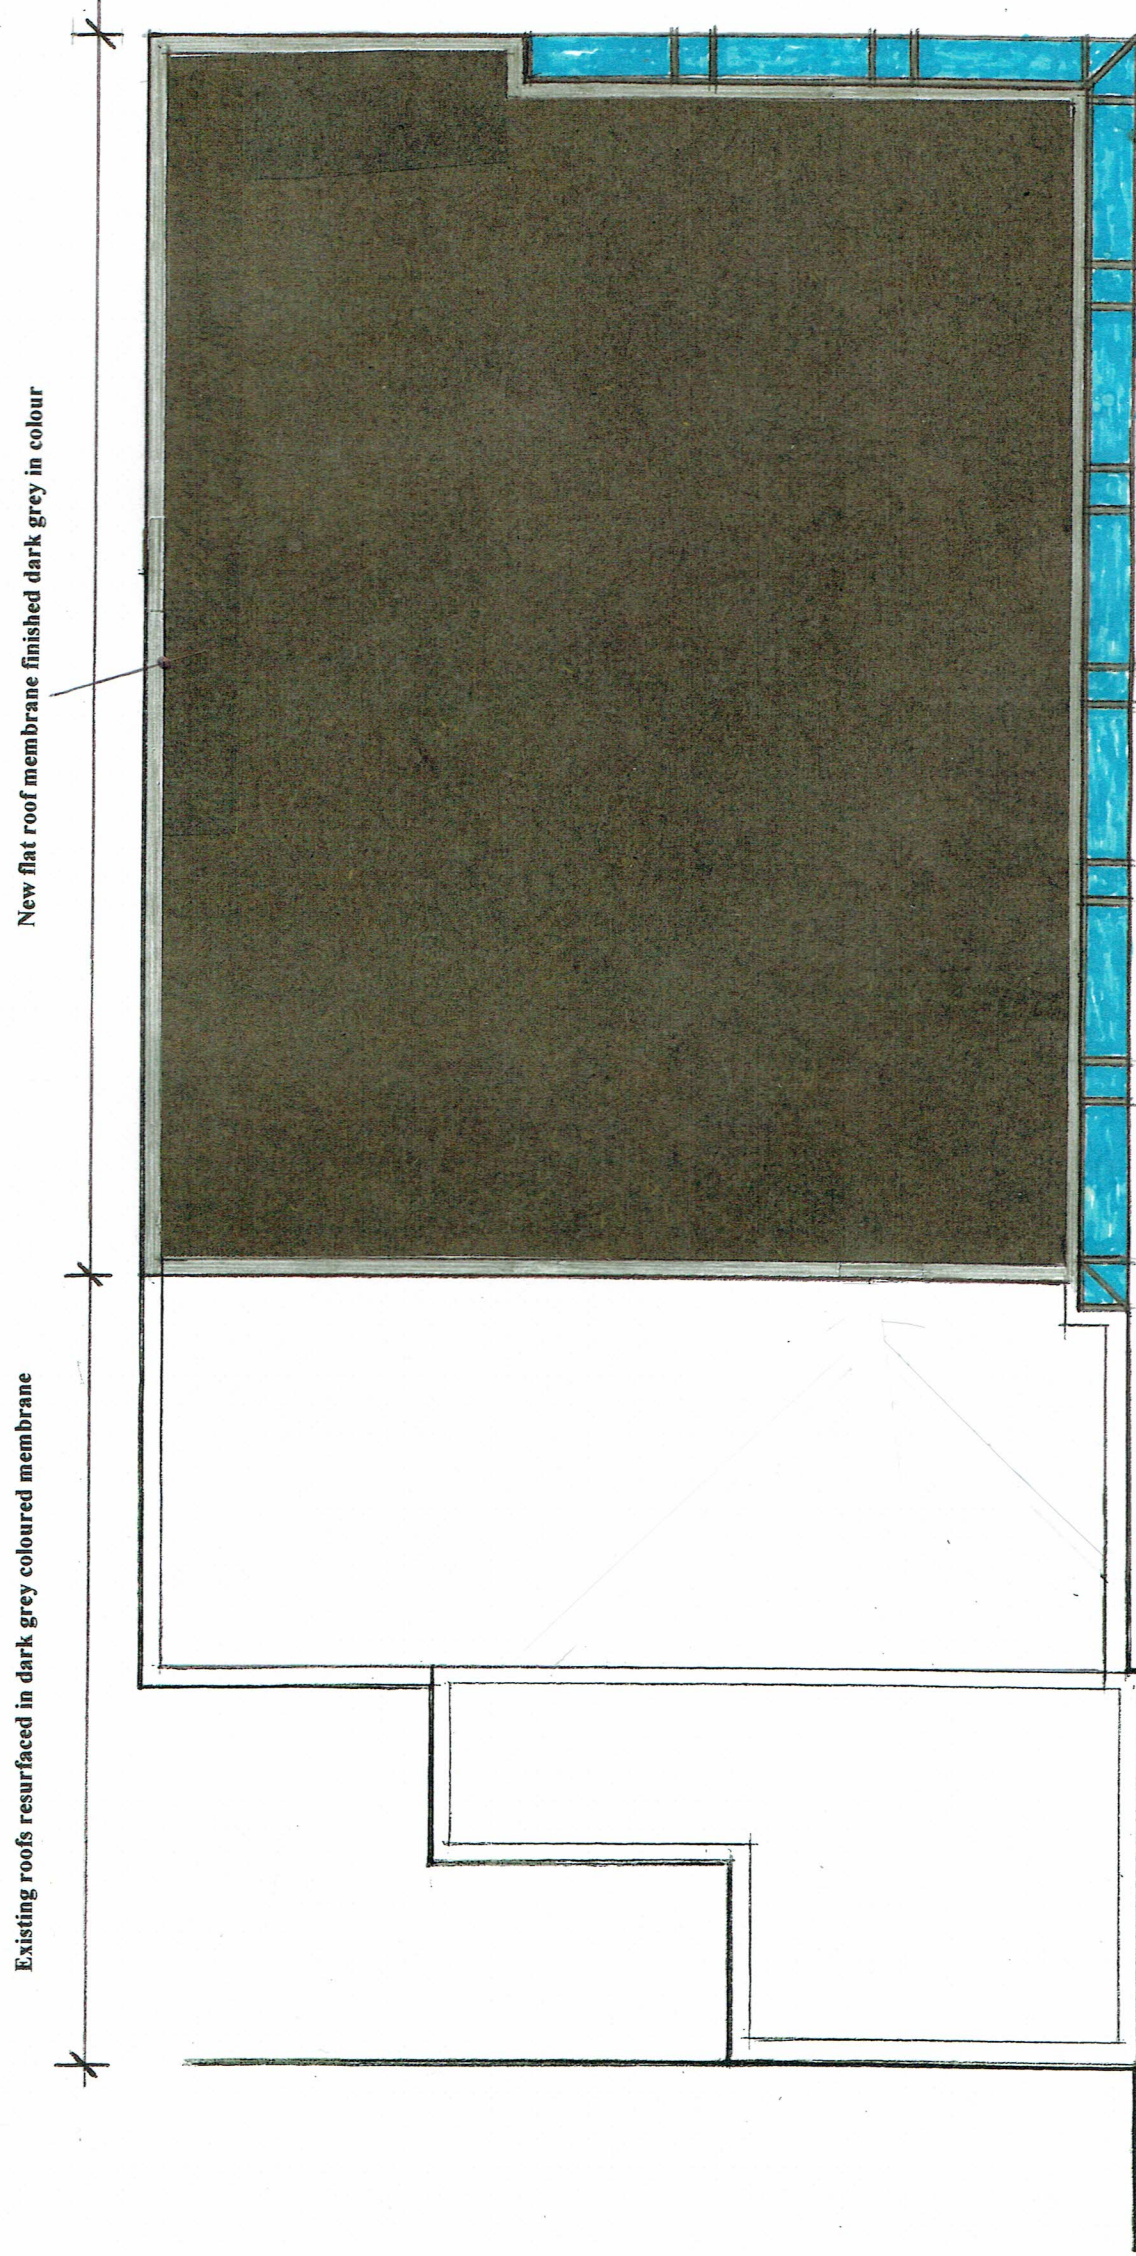

**THE BOATHOUSE
3 KINGS PLACE
EDINBURGH. EH15. 1DU**

**PROPOSED ALTERATIONS
AND EXTENSIONS**

PROPOSED ROOF PLAN

PROPOSED ROOF PLAN Scale 1:100