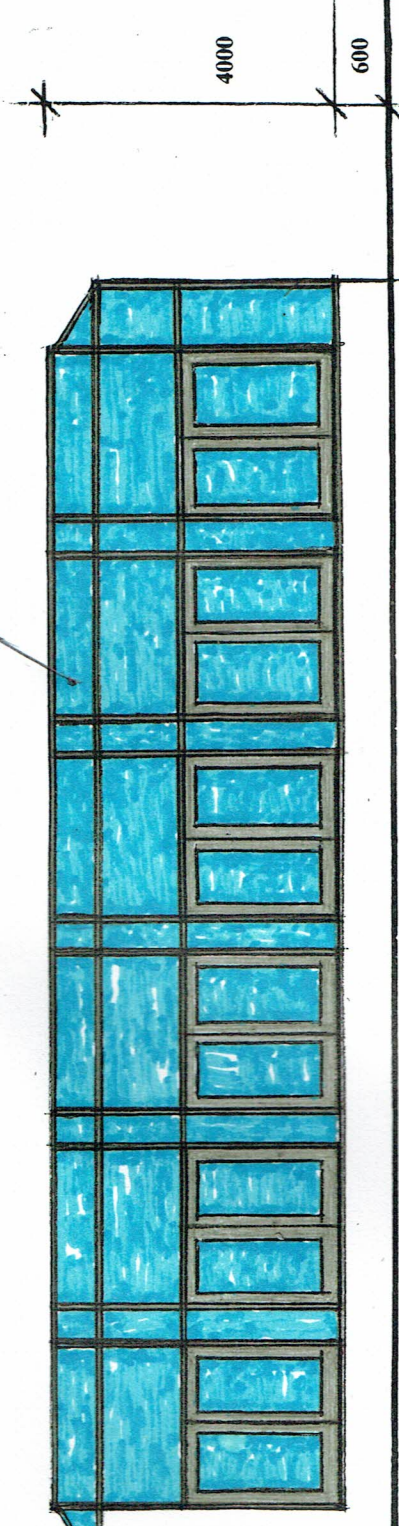

**THE BOATHOUSE
3 KINGS PLACE
EDINBURGH. EH15. 1DU**

**PROPOSED ALTERATIONS
AND EXTENSIONS**

PROPOSED ELEVATIONS

PROPOSED ELEVATIONS

Existing Building Height

Aluminium dark grey sections fully glazed

PROPOSED FRONT ELEVATION Scale 1:100

Aluminium dark grey sections fully glazed

Smooth Rendered K- Lath

Smooth Rendered K- Lath

PROPOSED SIDE ELEVATION Scale 1:100

1 : 100

Scale of metres