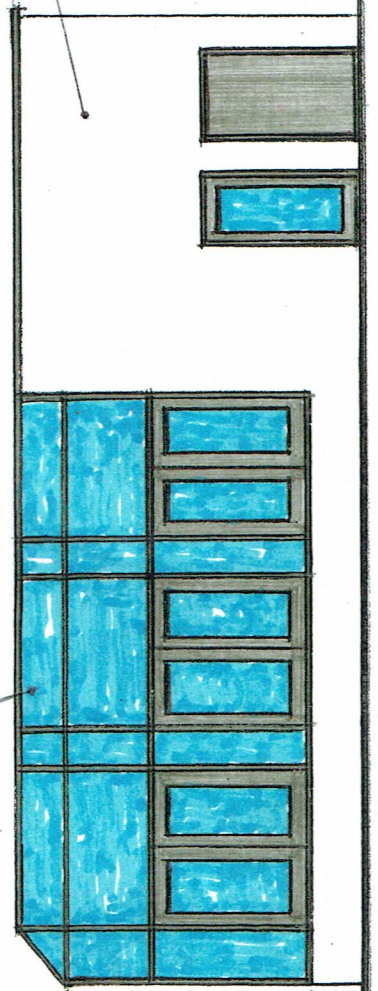

**THE BOATHOUSE
3 KINGS PLACE
EDINBURGH. EH15. 1DU**

**PROPOSED ALTERATIONS
AND EXTENSIONS**

PROPOSED ELEVATIONS

PROPOSED ELEVATIONS

Existing Building Height

Aluminium dark grey sections fully glazed

PROPOSED FRONT ELEVATION Scale 1:100

Aluminium dark grey sections fully glazed

Smooth Rendered K- Lath

Smooth Rendered K- Lath

PROPOSED SIDE ELEVATION Scale 1:100

1 : 100

Scale of metres